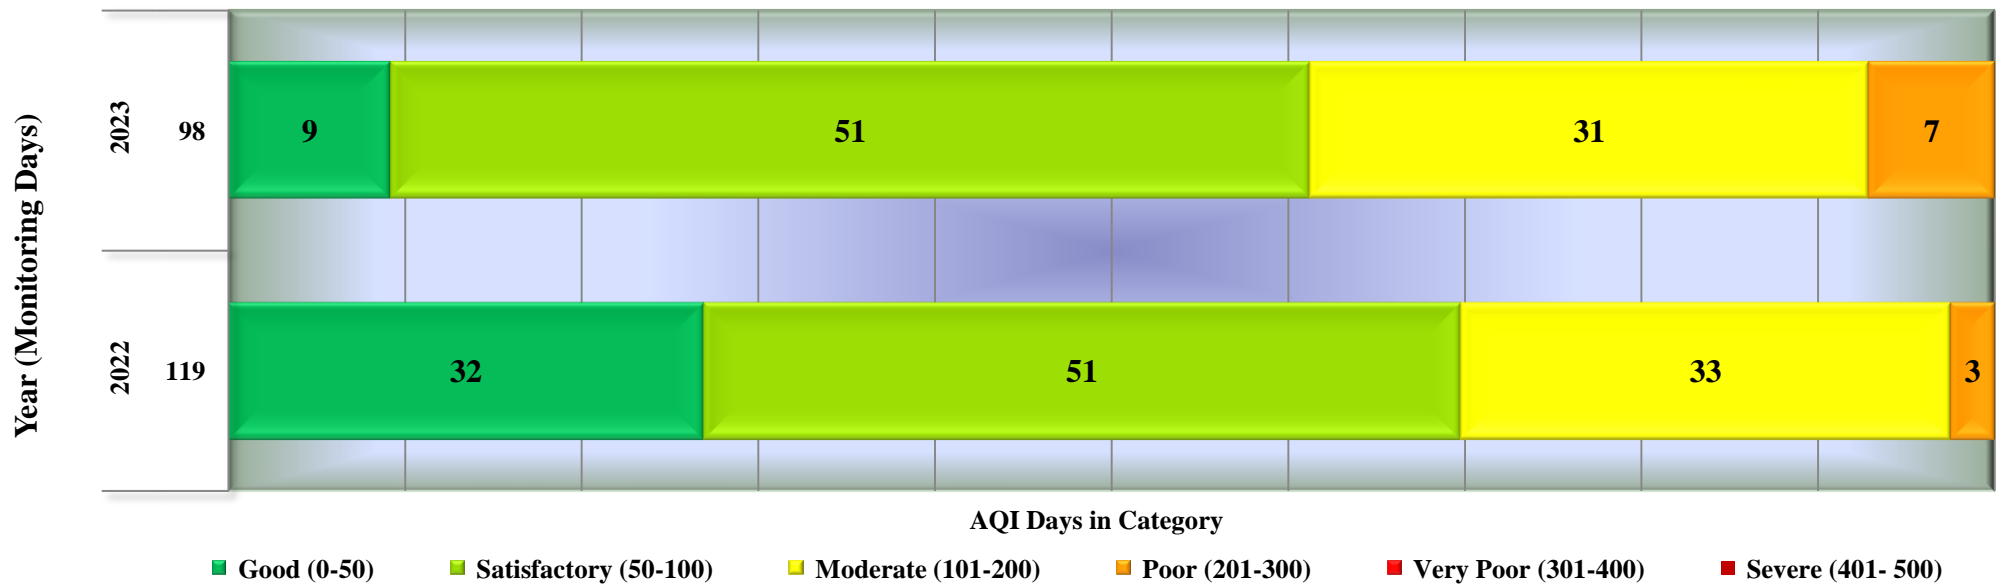

Days in various AQI categories of Bhopal, Paryavaran Parisar (Year 2022 - 2023)

Days in various AQI categories of Narsinghpur, Dist. Education Office (Year 2022 - 2023)