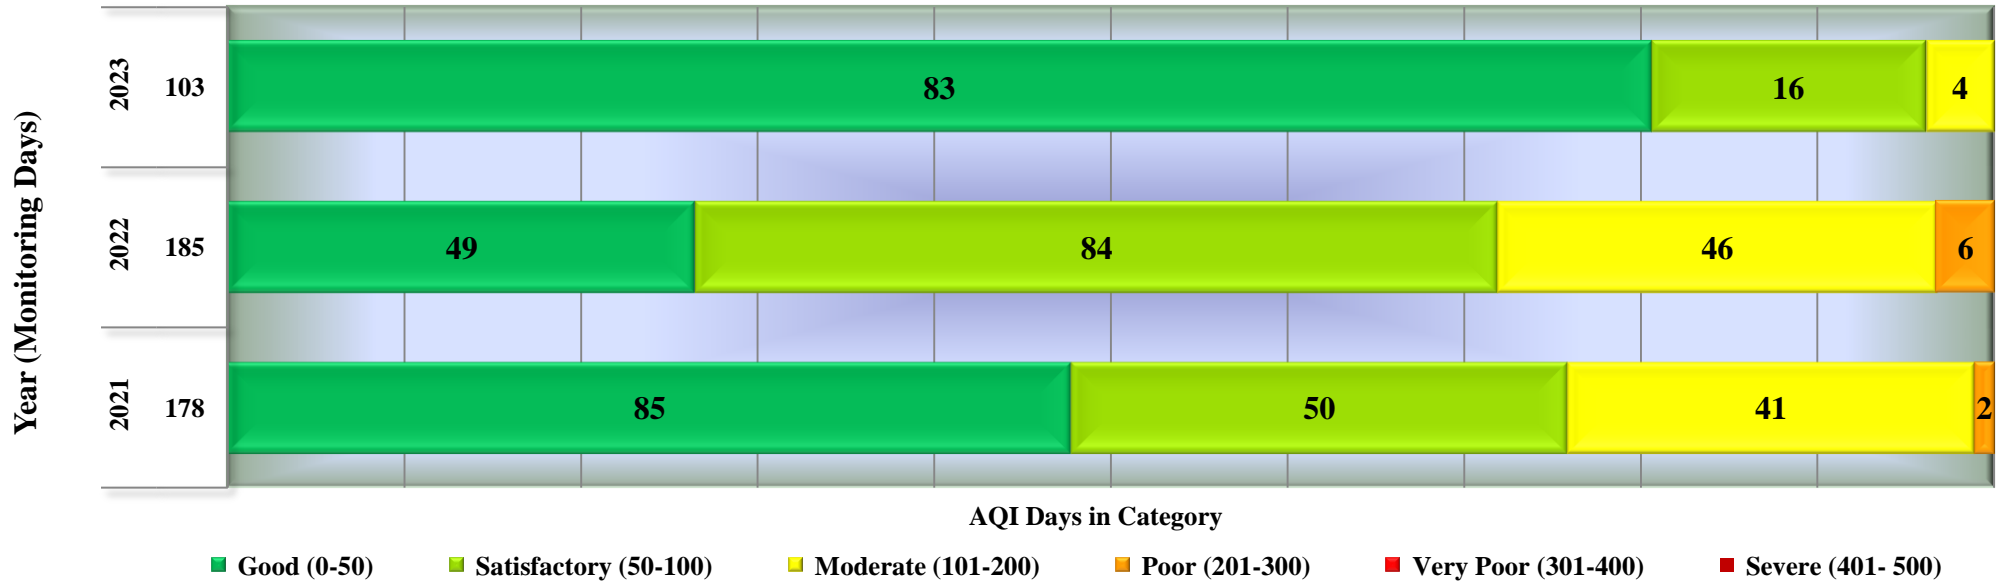

Days in various AQI categories of Rewa, Collector Office (Year 2021 - 2023)