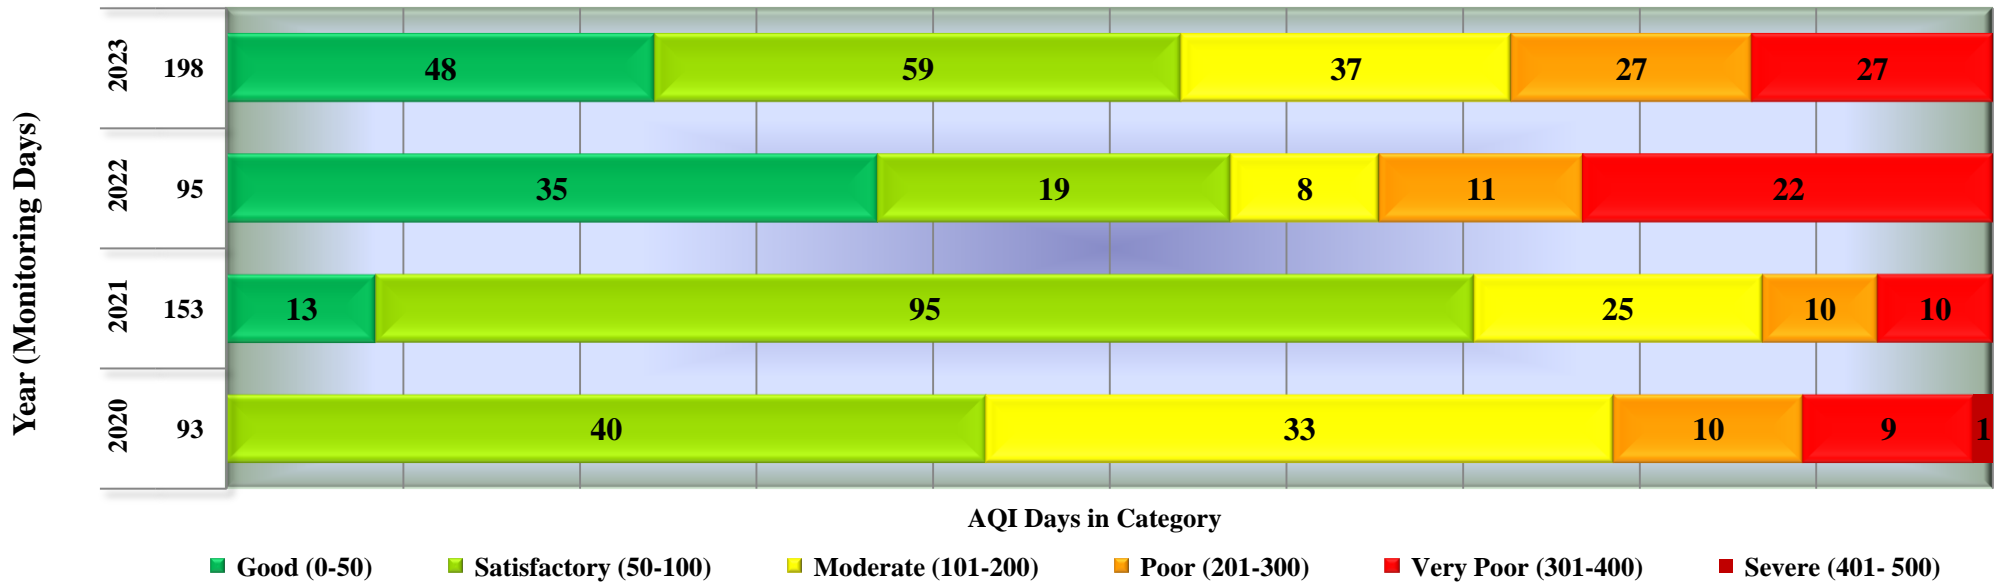

Days in various AQI categories of Neemuch, Civil Hospital (Year 2020 - 2021)

Days in various AQI categories of Gwalior, Phool Bagh (Year 2020 - 2023)