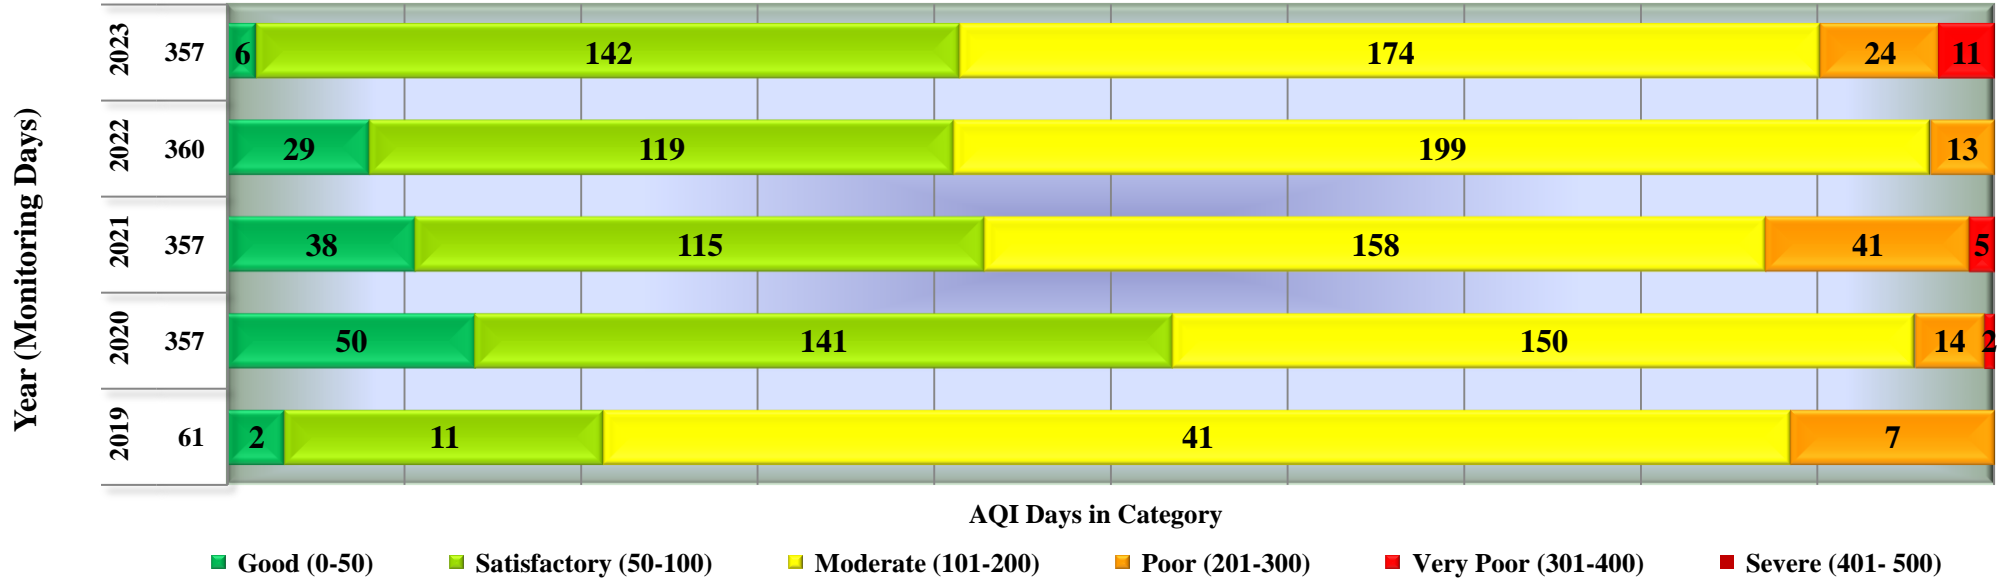

Days in various AQI categories of Indore, Chhoti Gwaltoli (Year 2019 - 2023)