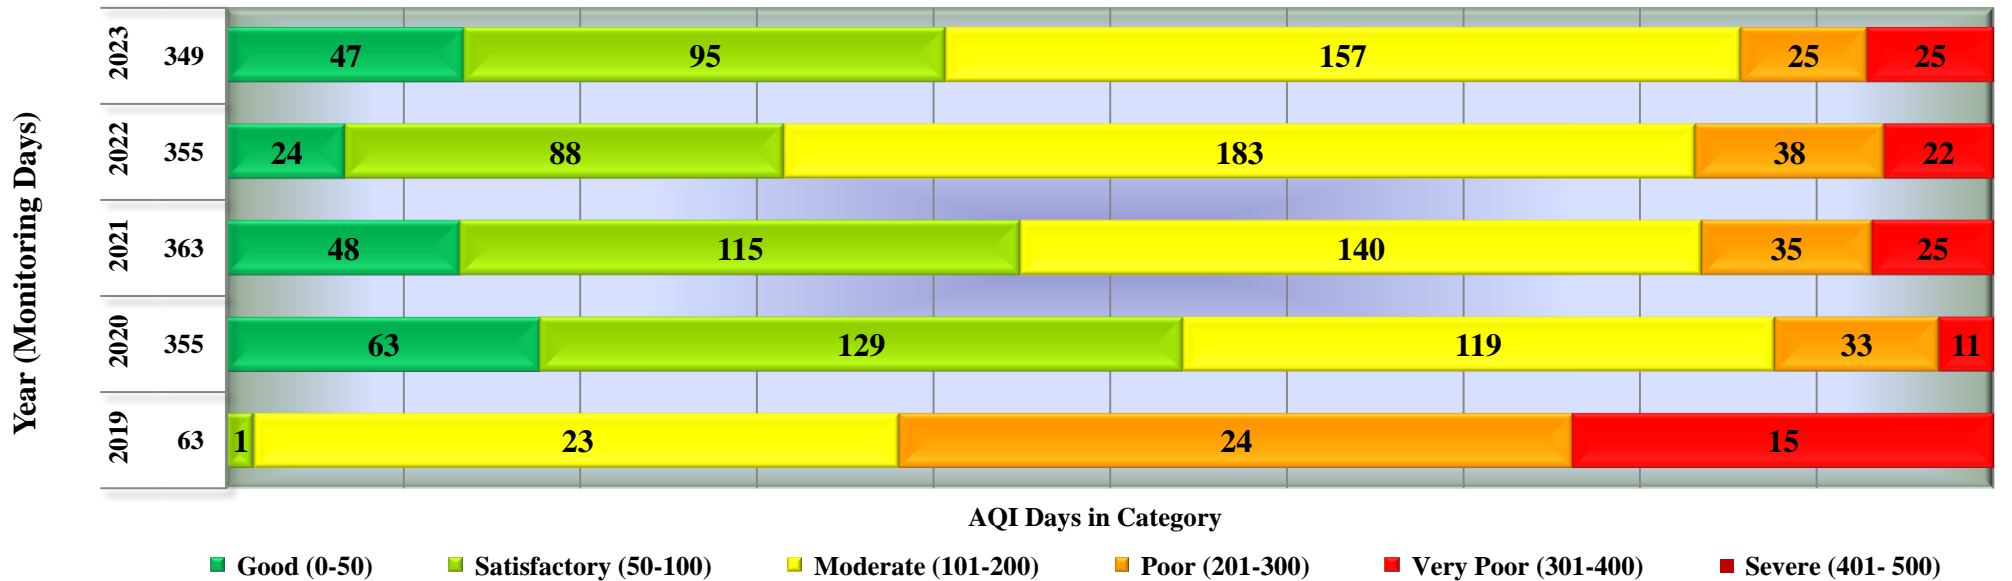

Days in various AQI categories of Jabalpur, Marhatal (Year 2019 - 2023)