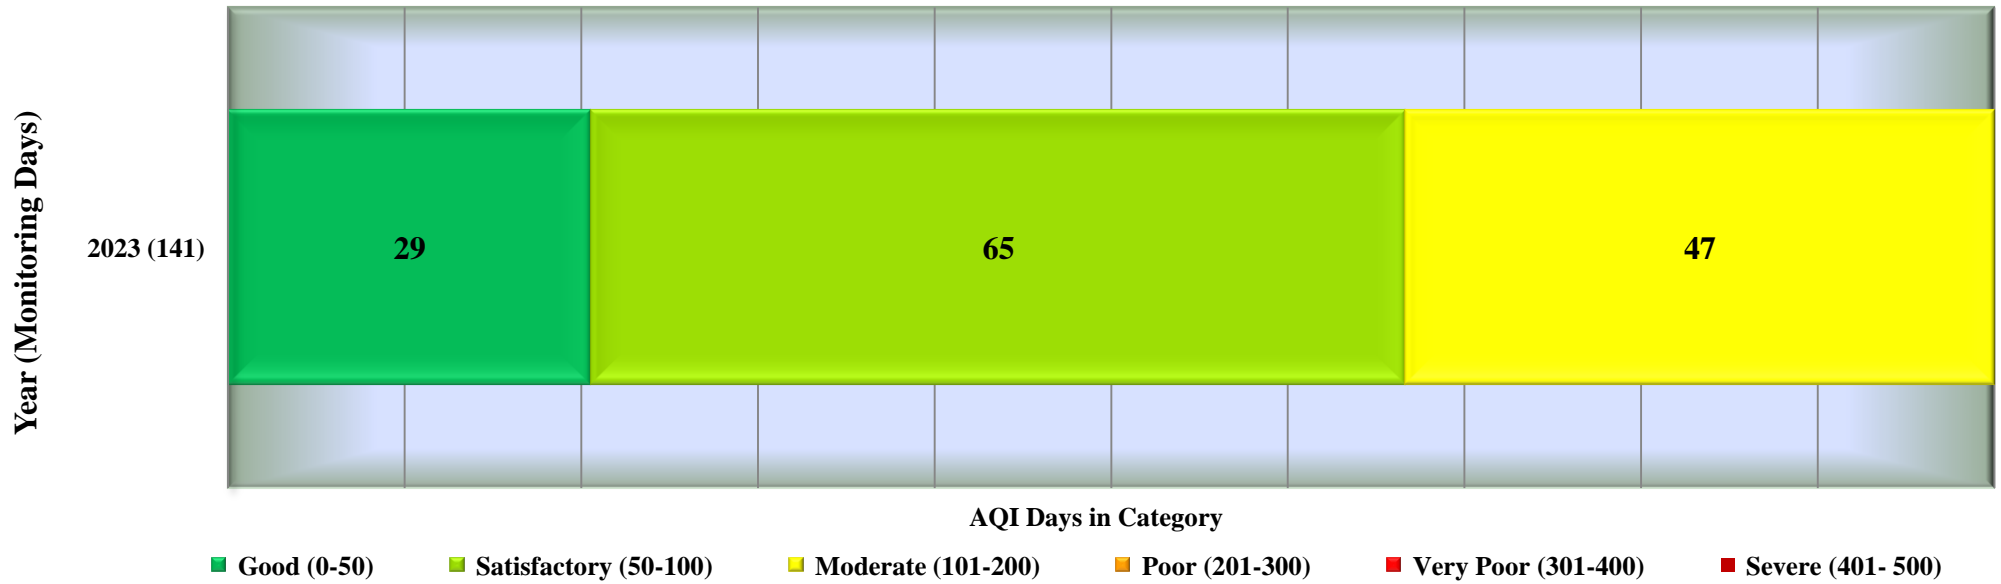

Days in various AQI categories of Indore, Vijay Nagar (Year - 2023)