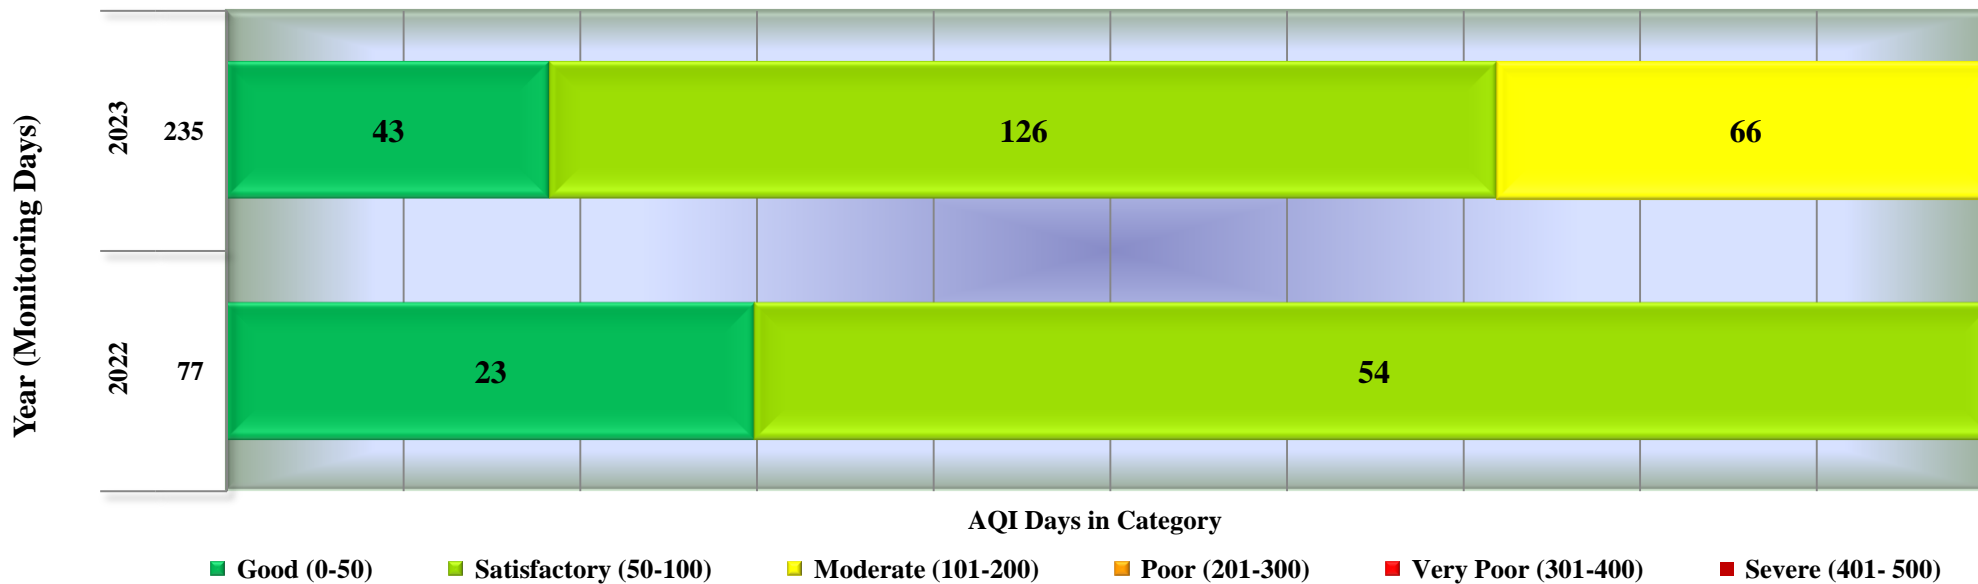

Days in various AQI categories of Singrauli, Trauma Centre Waidhan (Year 2022 - 2023)

Days in various AQI categories of Khargone, Nagar Palika (Year 2022 - 2023)