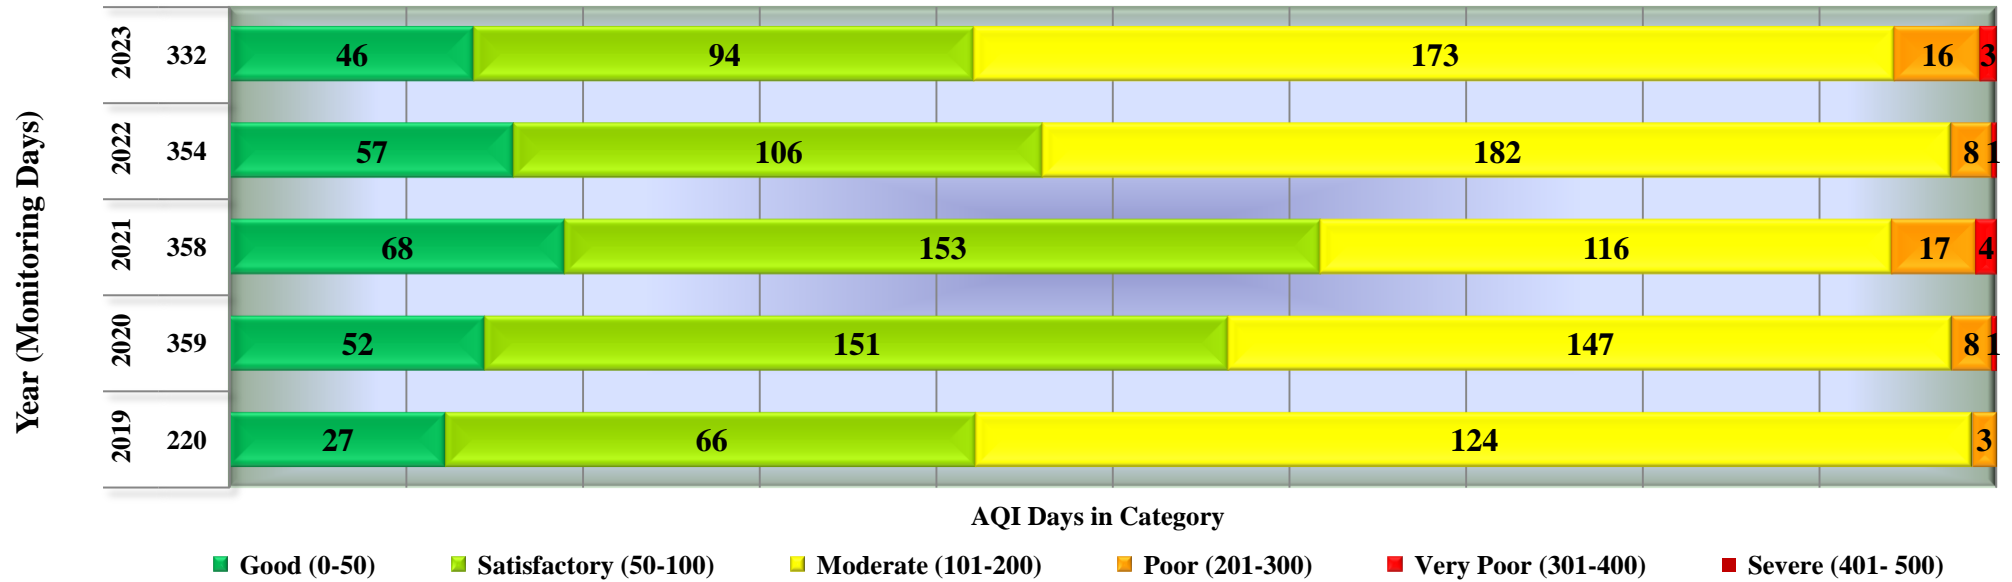

### Days in various AQI categories of Dewas, Bhopal Chauraha (Year 2019 - 2023)