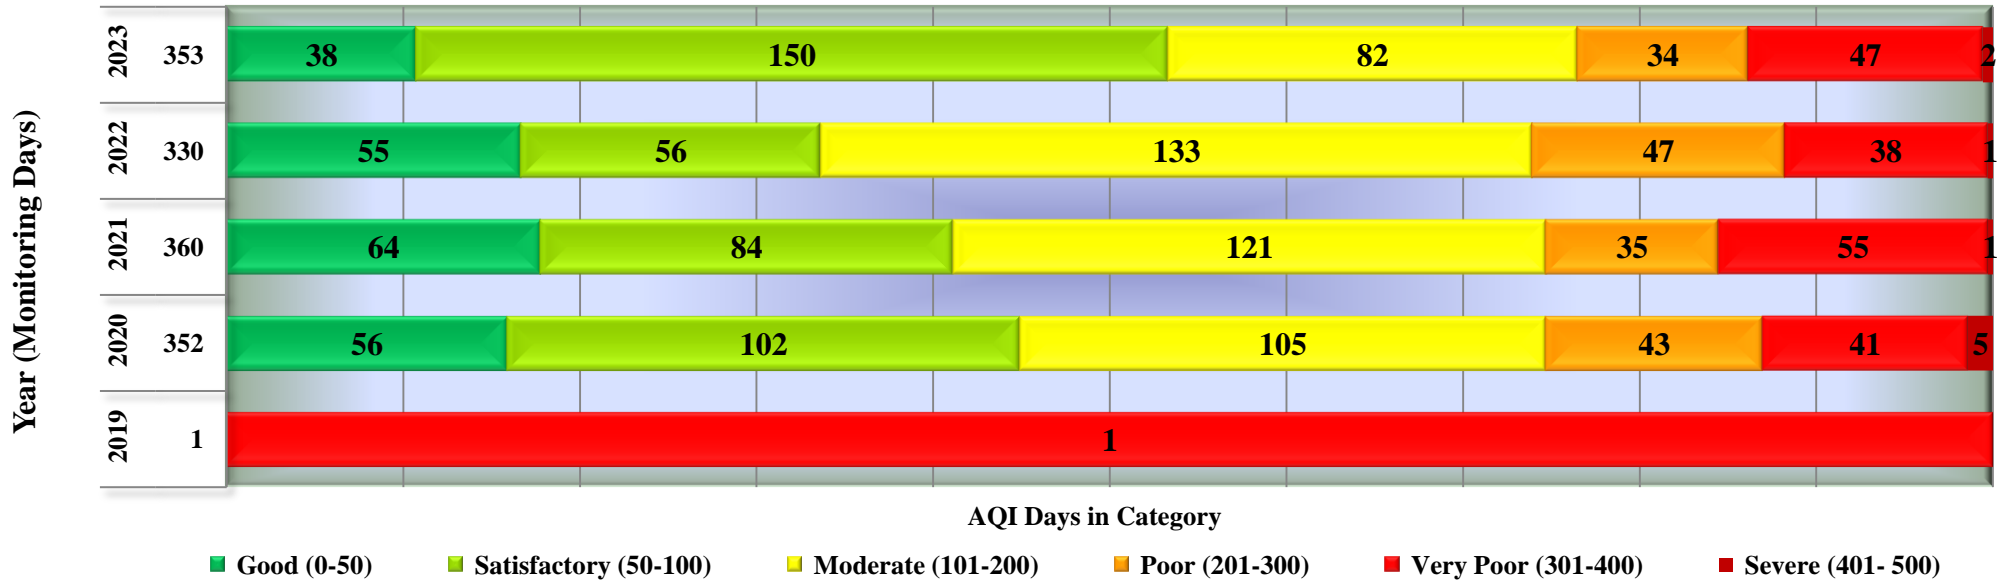

Days in various AQI categories of Gwalior, City Center (Year 2019 - 2023)