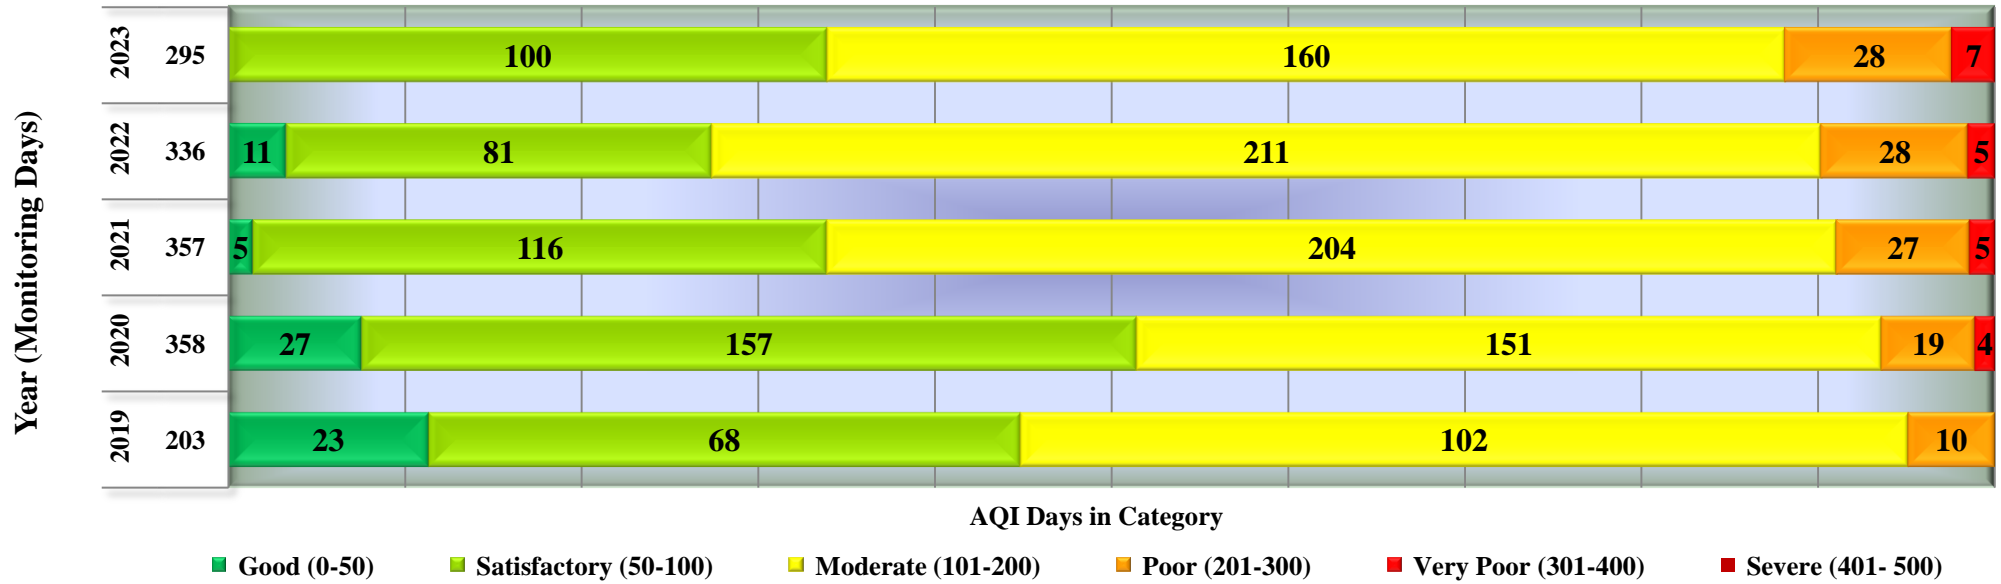

Days in various AQI categories of Ujjain, Mahakaleshwar Temple (Year 2019 - 2023)