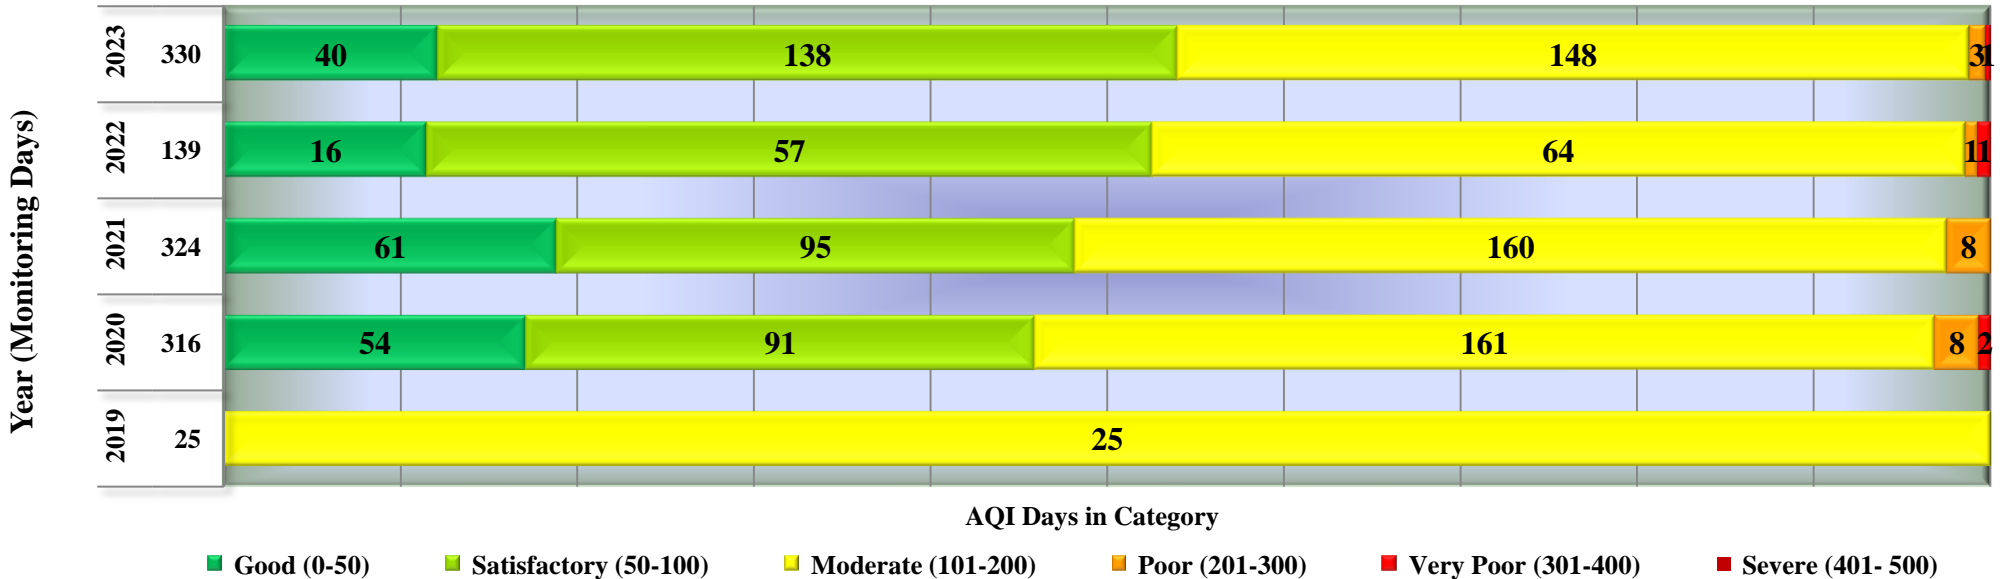

Days in various AQI categories of Gwalior, City Center (Year 2019 - 2023)

Days in various AQI categories of Ratlam, Shathri Nagar (Year 2019 - 2023)