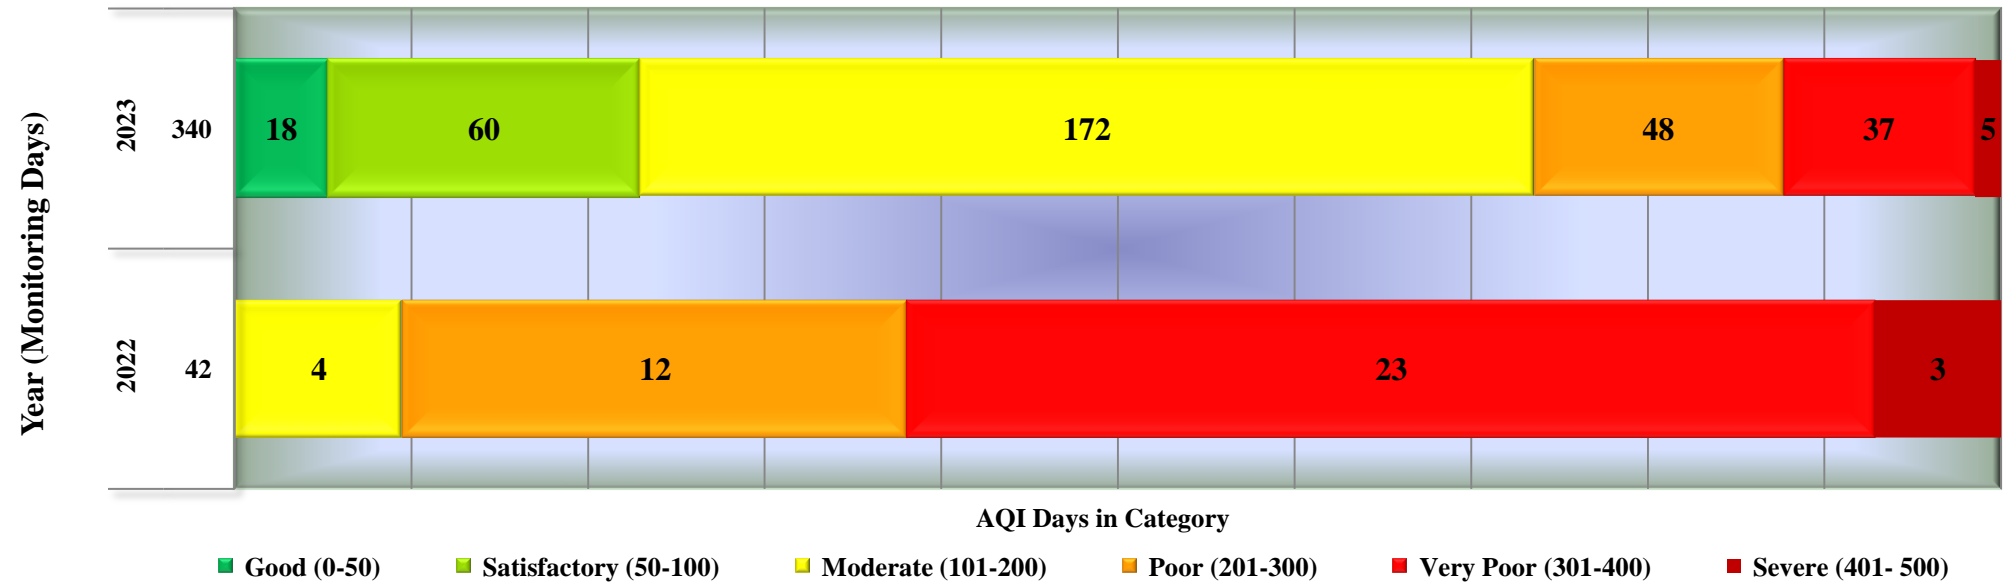

Days in various AQI categories of Gwalior, DD Nagar (Year 2022 - 2023)