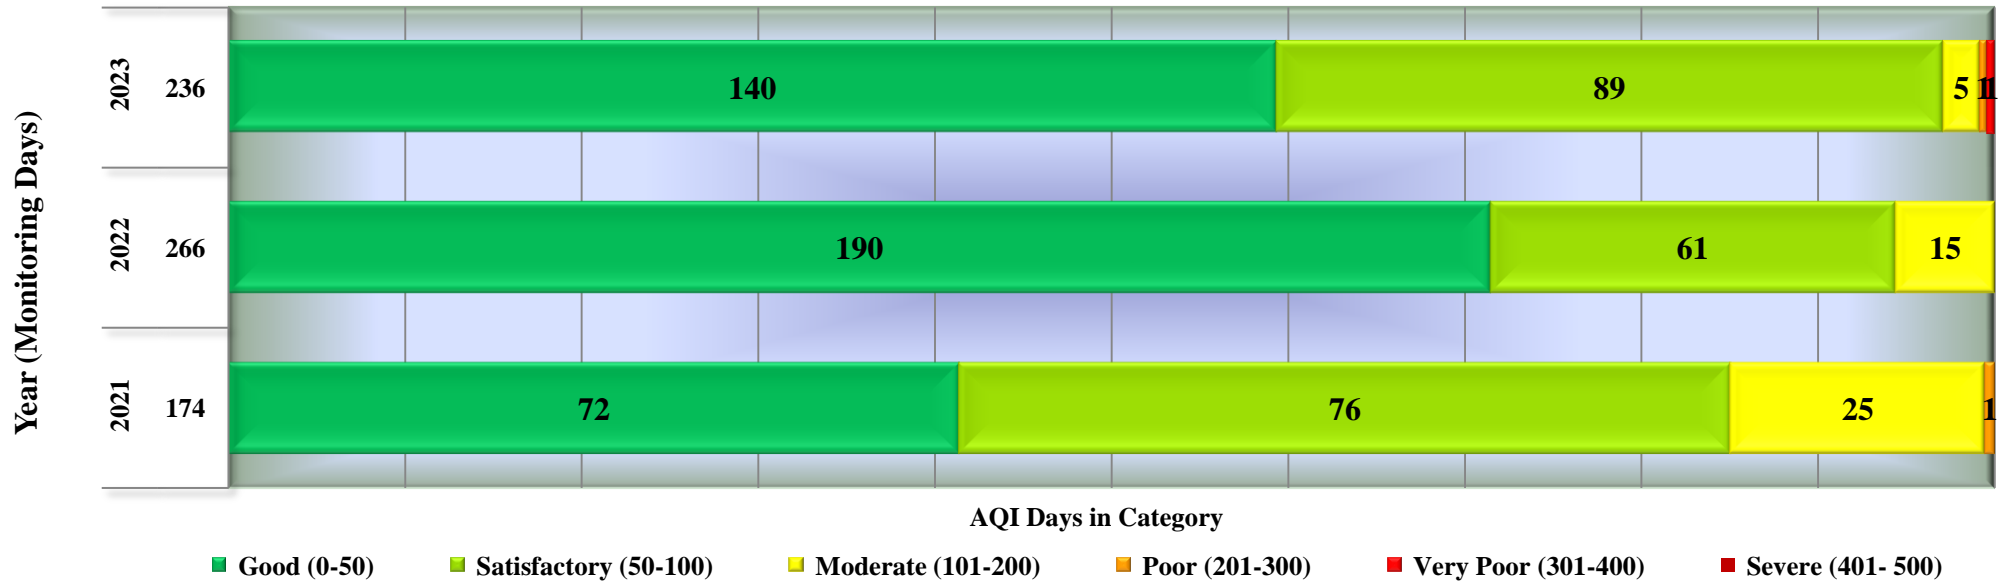

Days in various AQI categories of Rewa, Collector Office (Year 2021 - 2023)

Days in various AQI categories of Rewa, Regional Office (Year 2021 - 2023)