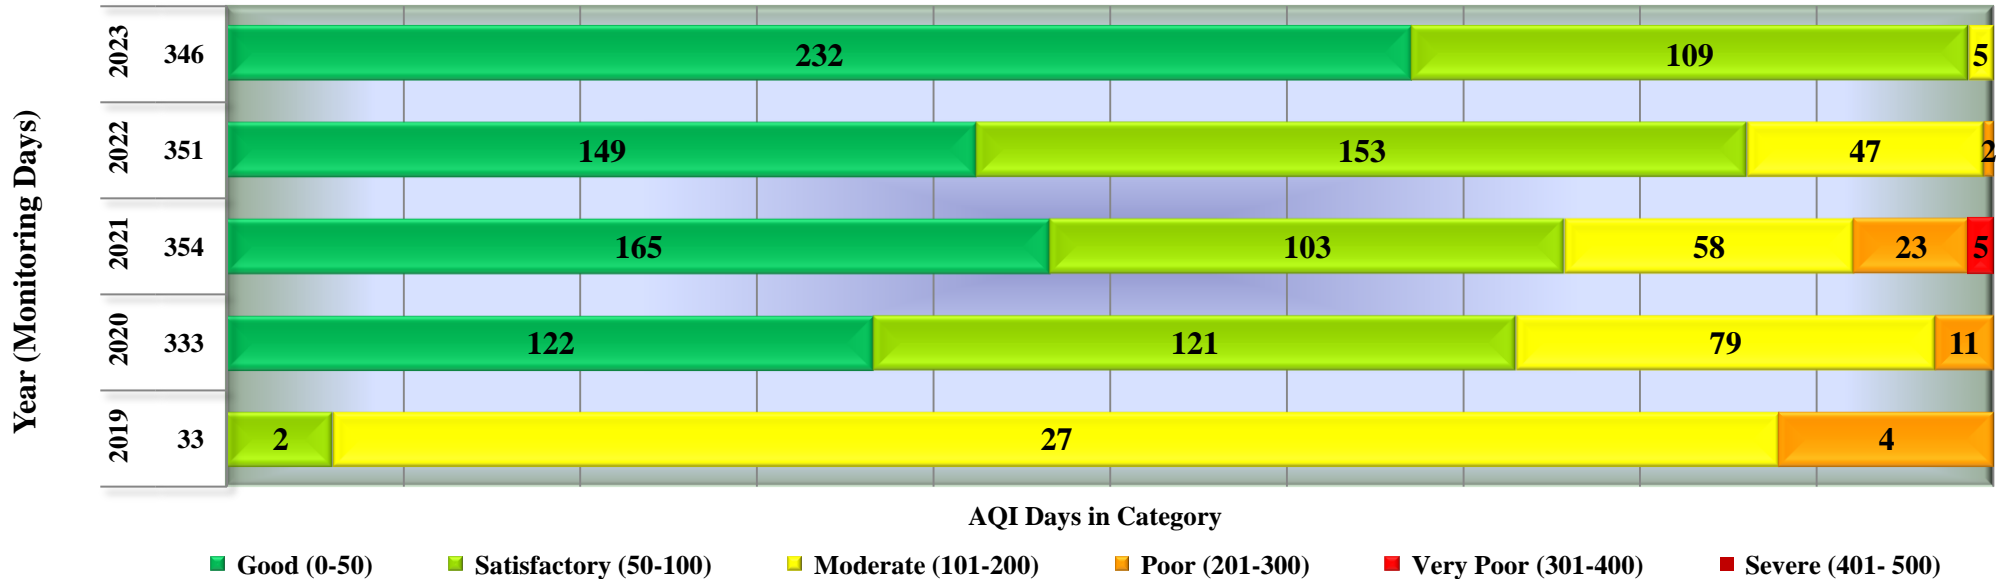

Days in various AQI categories of Damoh, Shrivastav Colony (Year 2019 - 2023)