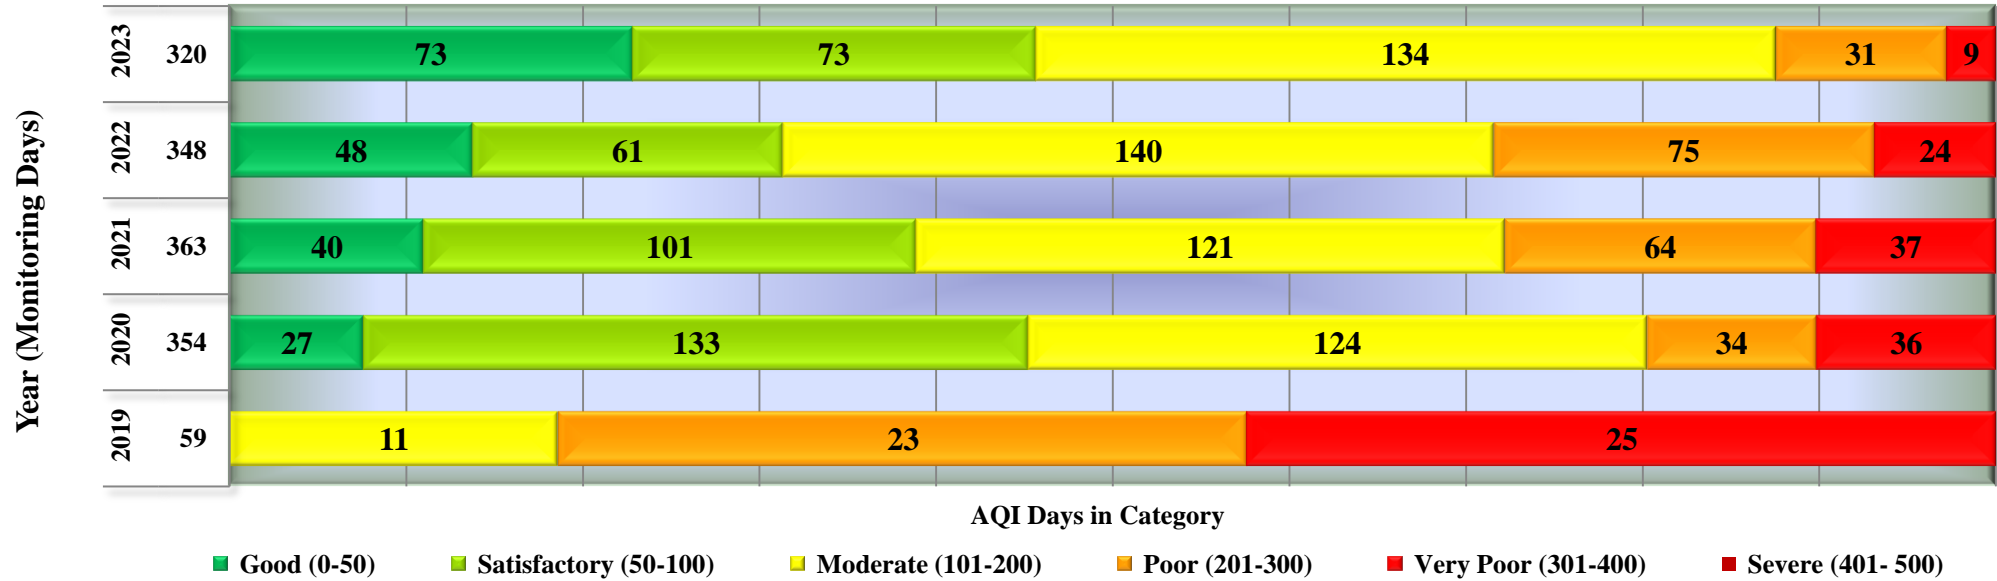

Days in various AQI categories of Katni, Gole Bazar (Year 2019 - 2023)