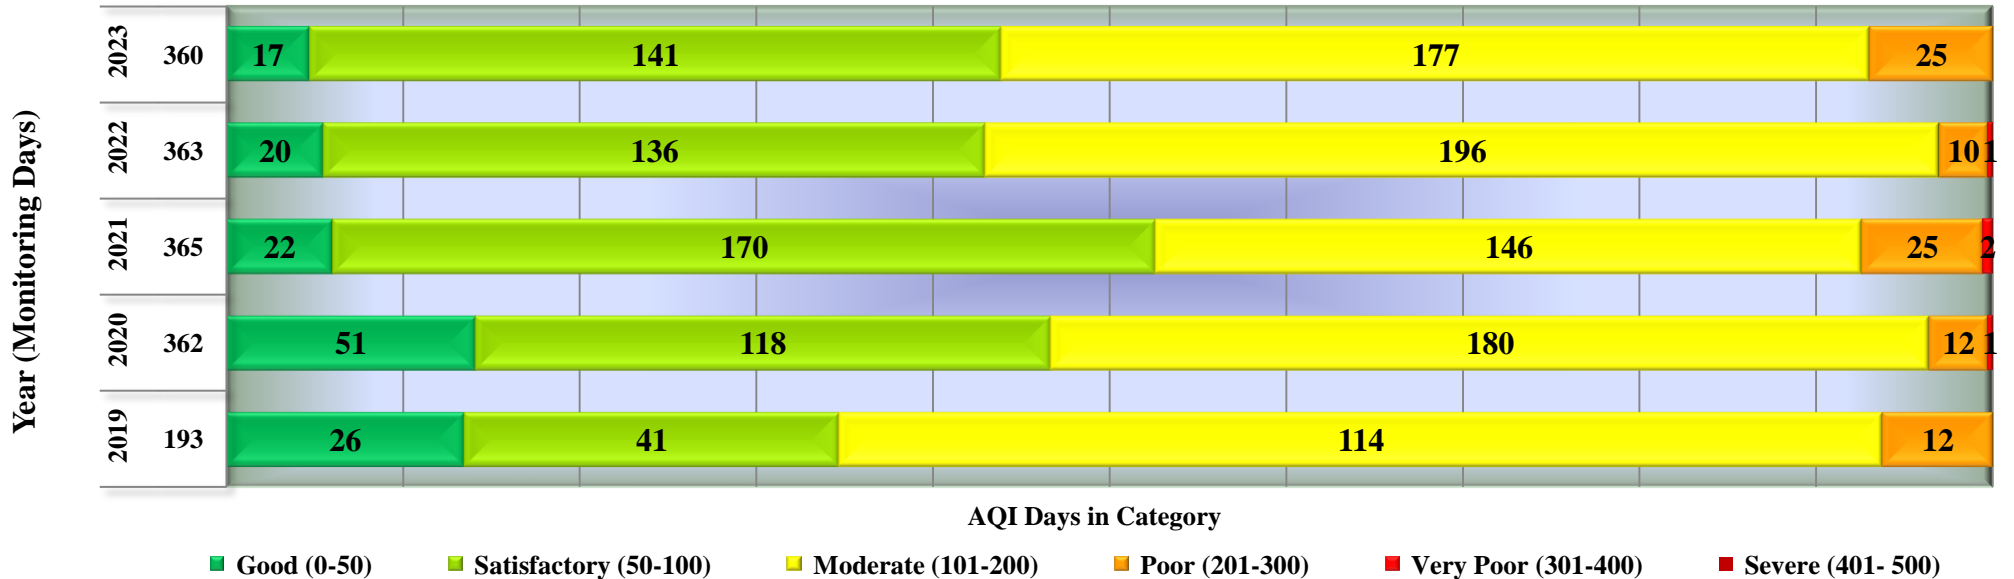

Days in various AQI categories of Pithampur, Sec-2 Industrial Area (Year 2019 - 2023)