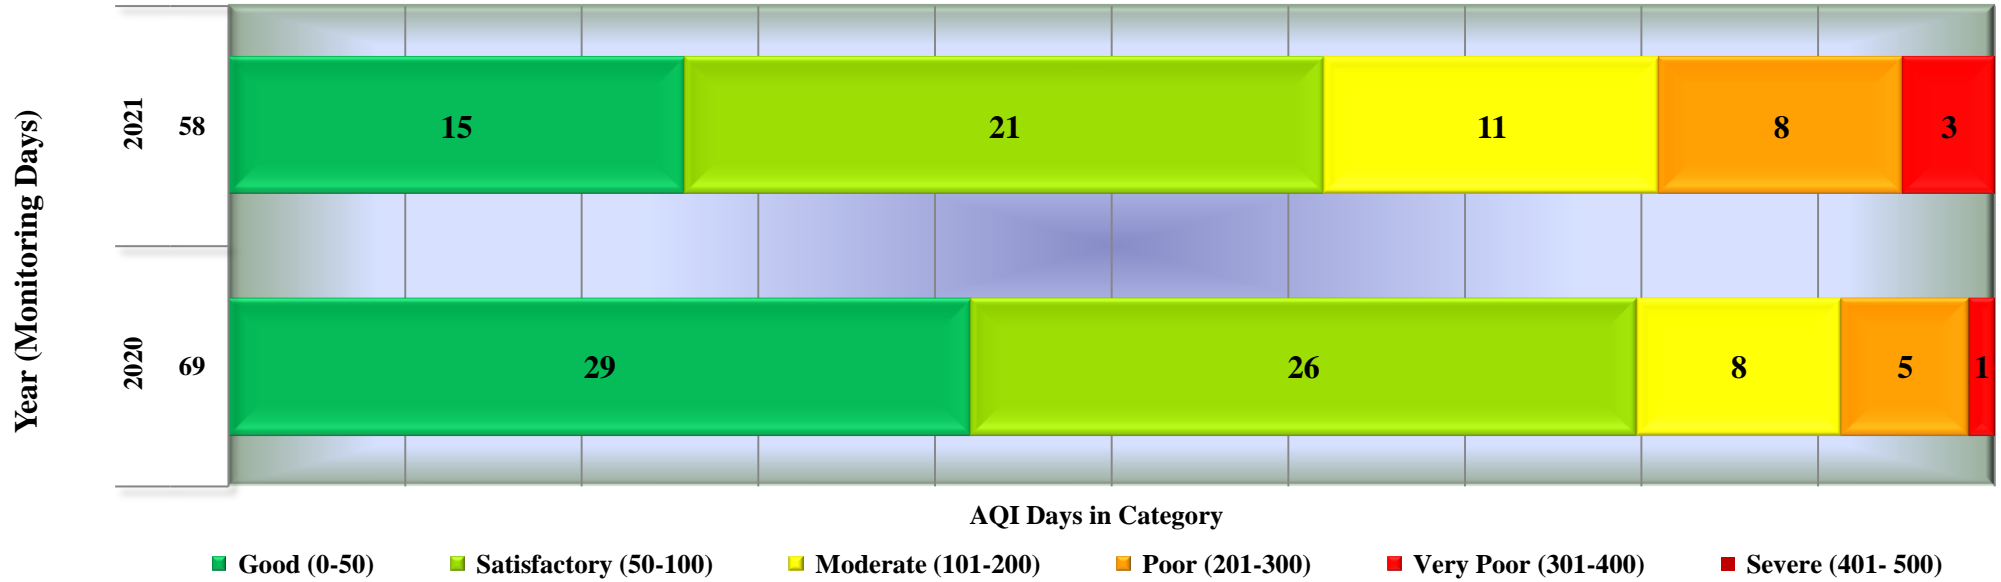

Days in various AQI categories of Neemuch, Civil Hospital (Year 2020 - 2021)