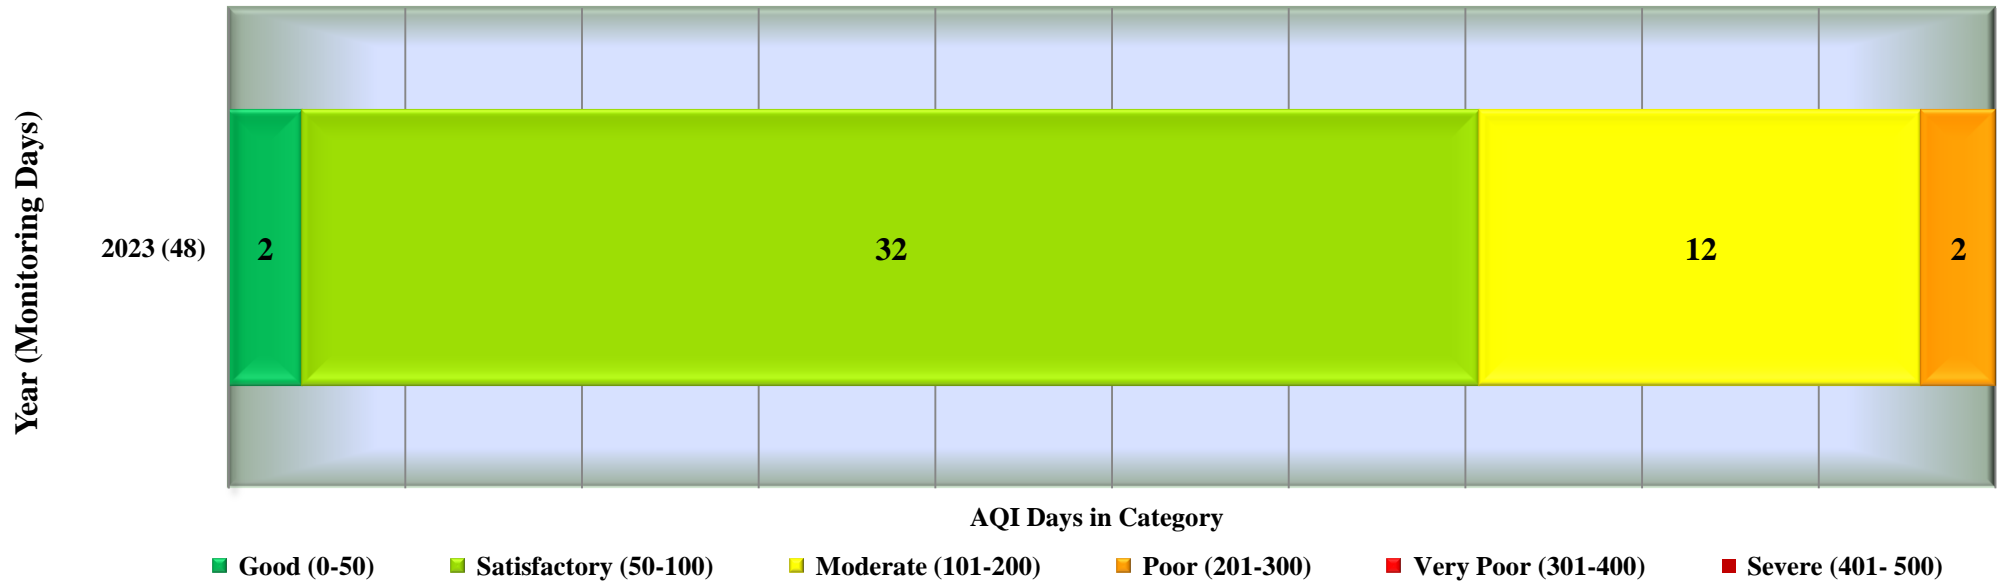

Days in various AQI categories of Indore, Regional Park N Nigam (Year - 2023)