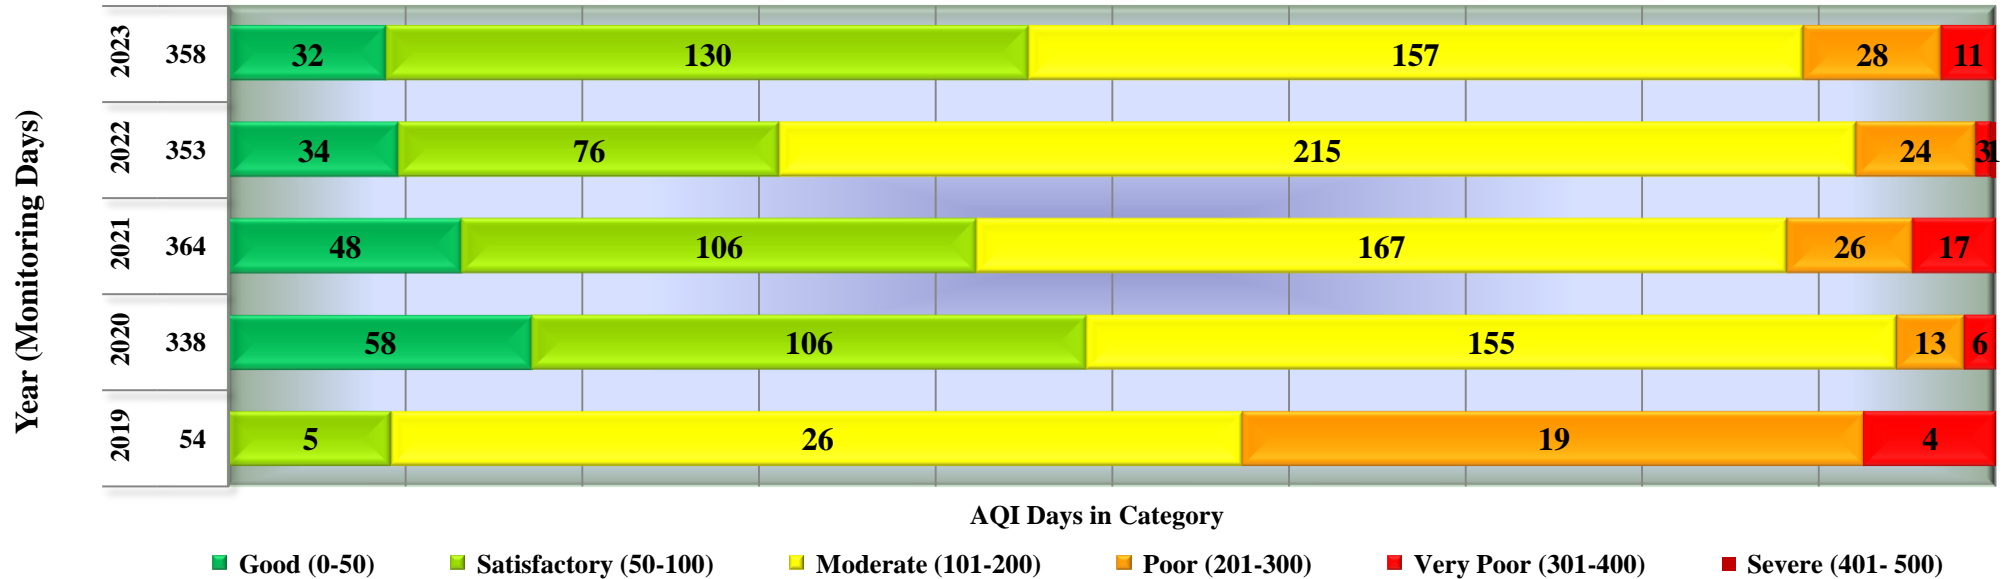

Days in various AQI categories of Bhopal, T T Nagar (Year 2019 - 2023)