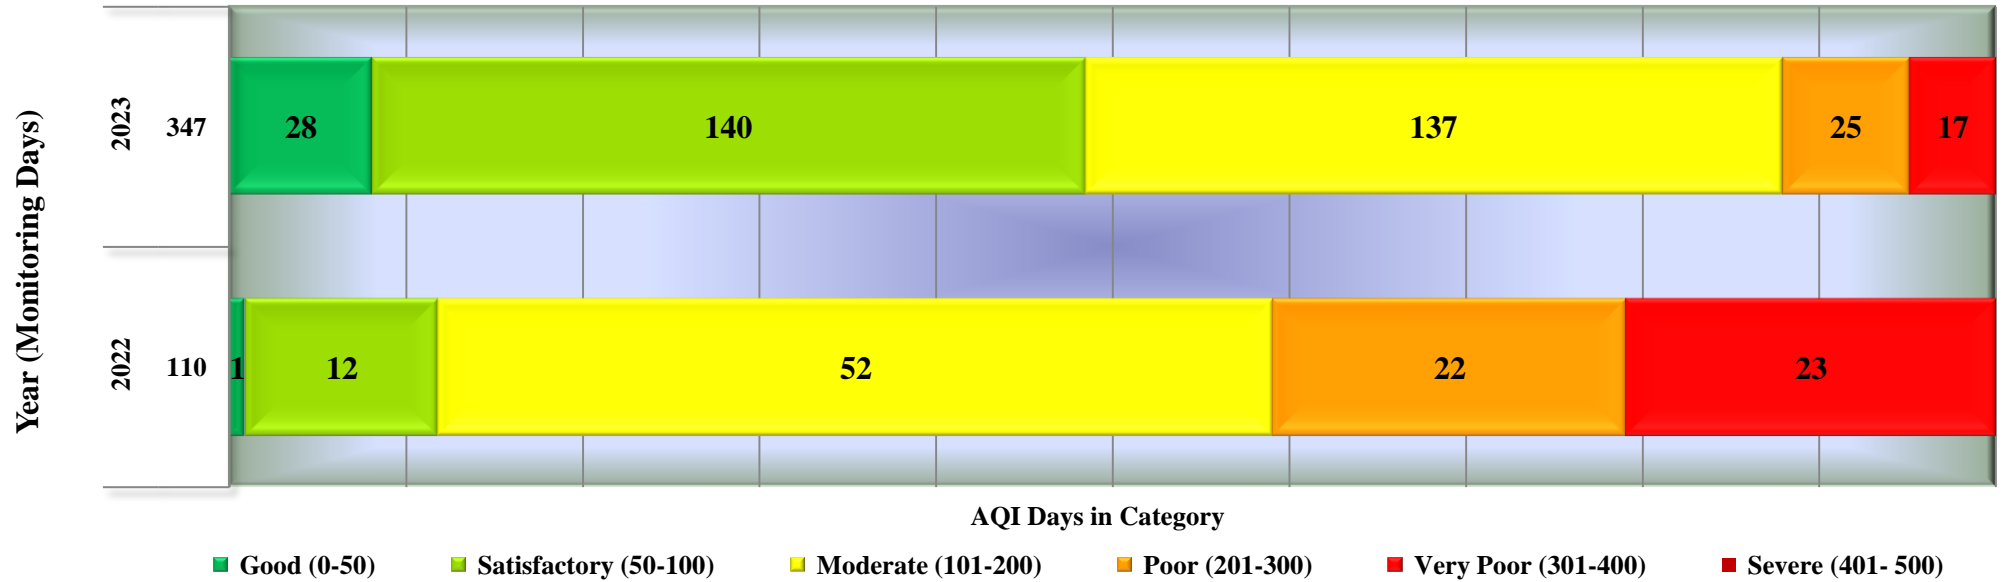

Days in various AQI categories of Bhopal, Paryavaran Parisar (Year 2022 - 2023)