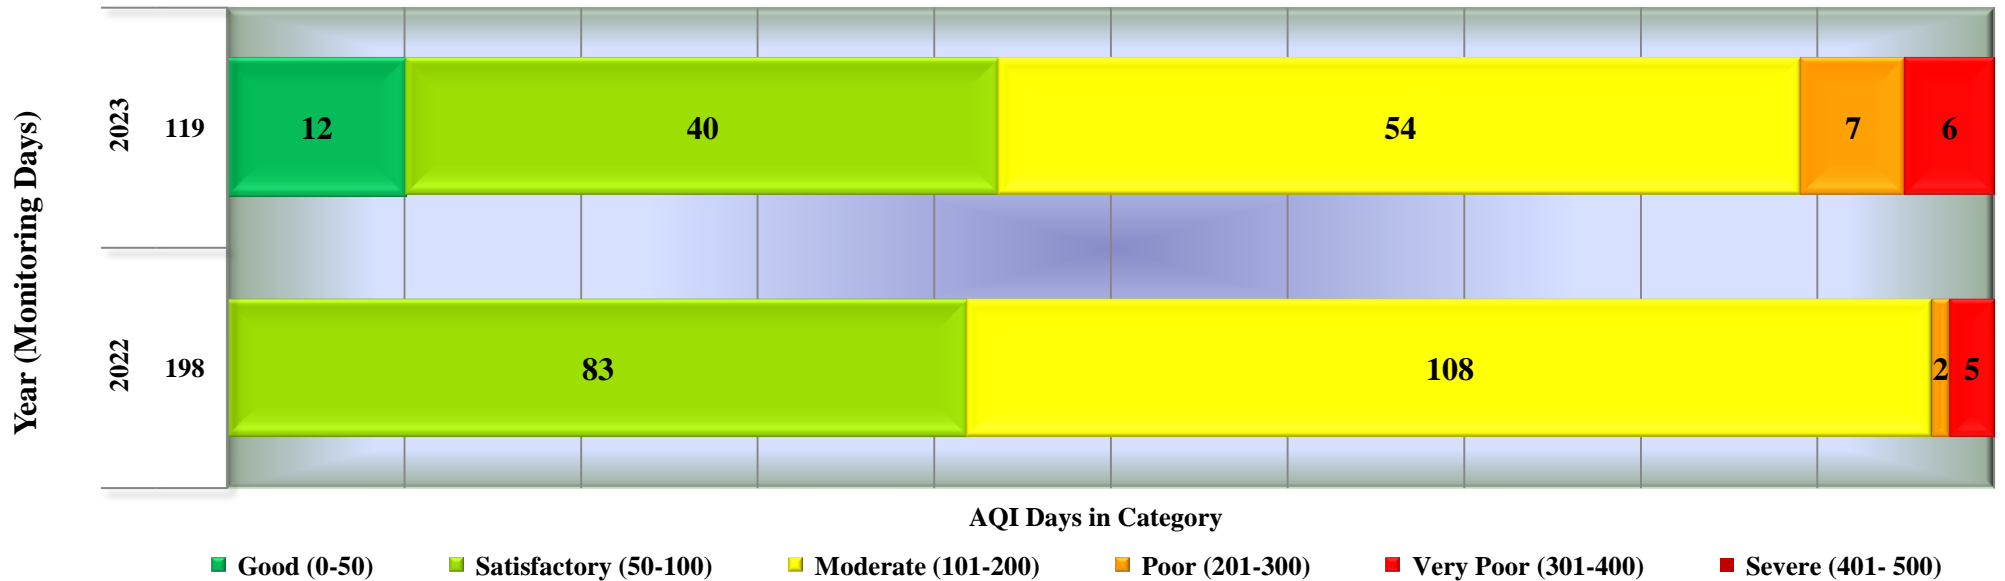

Days in various AQI categories of Dewas, Govt. MG Hospital (Year 2022 - 2023)

Days in various AQI categories of Betul, Collector Office (Year 2022 - 2023)