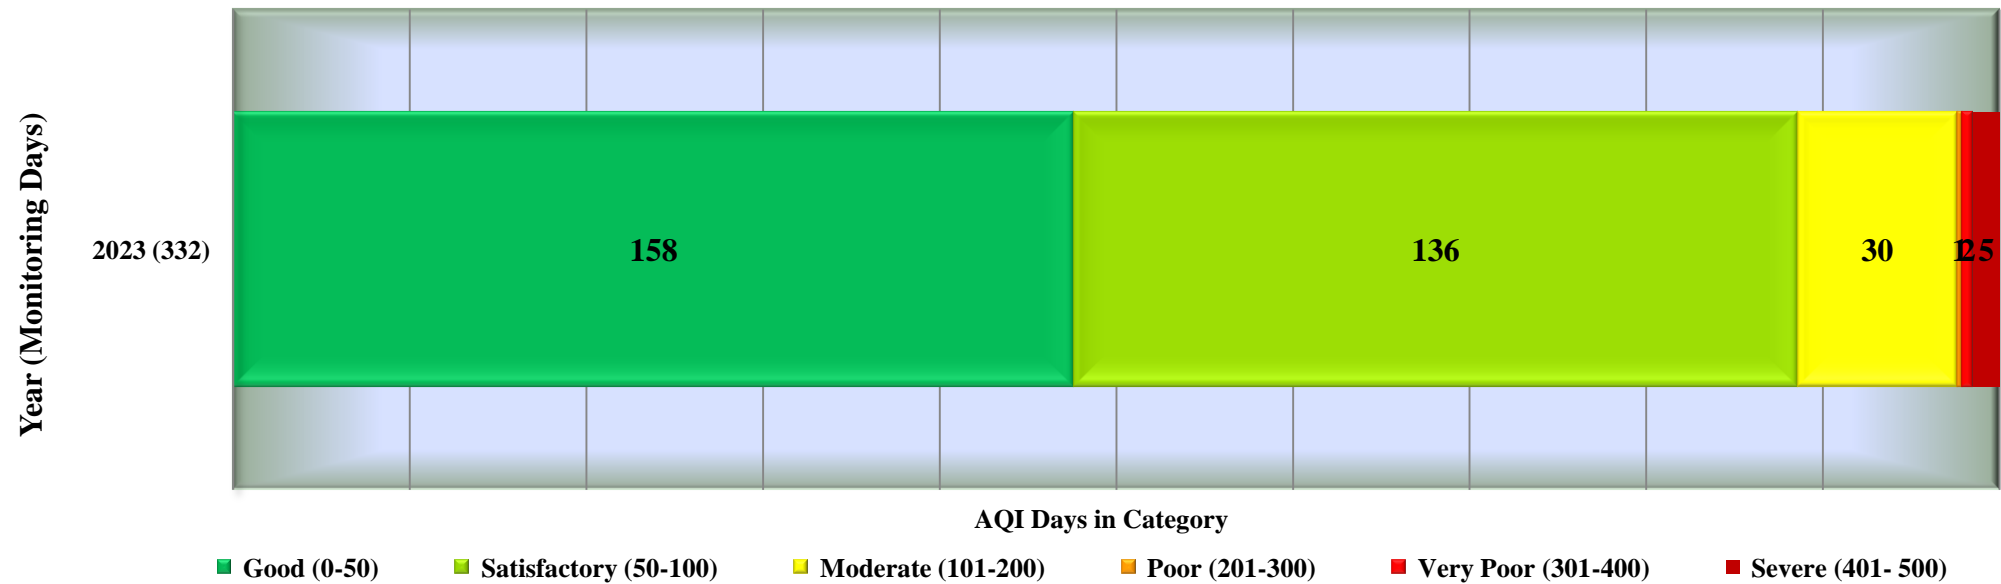

Days in various AQI categories of Khandwa, Lok Seva Kendra (Year - 2023)