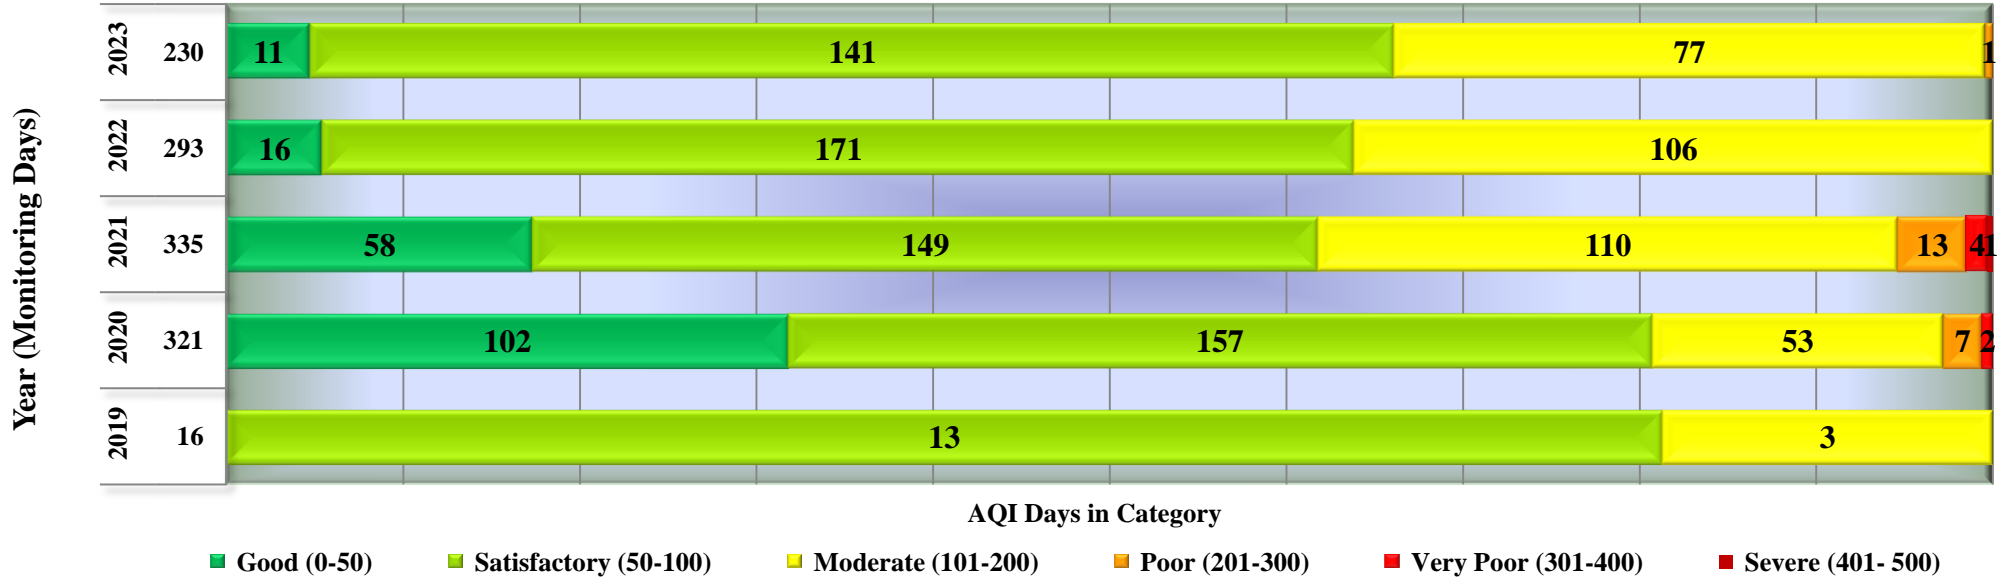

Days in various AQI categories of Sagar, Deen Dayal Nagar (Year 2019 - 2023)