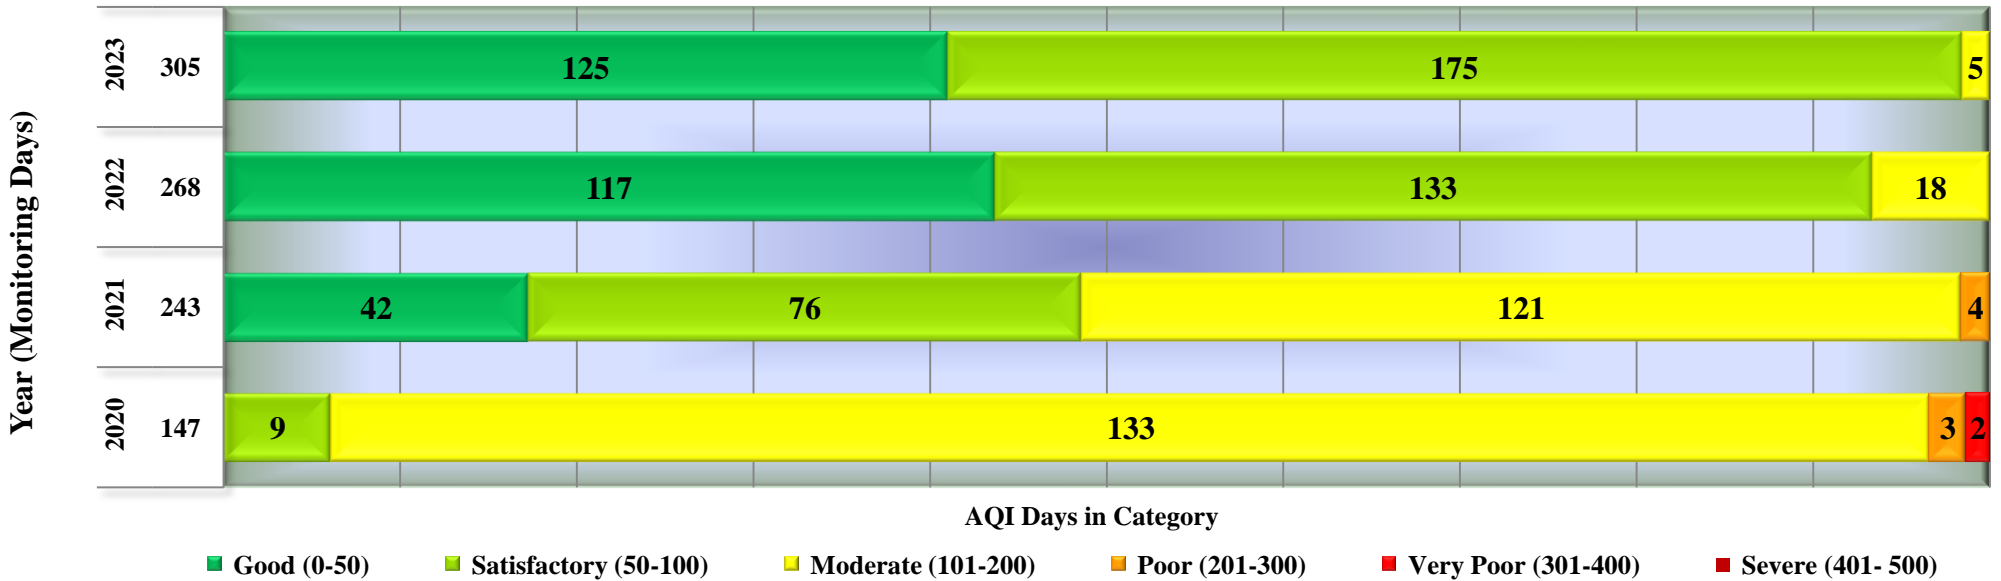

### Days in various AQI categories of Gwalior, Phool Bagh (Year 2020 - 2023)

**Days in various AQI categories of Neemuch, Civil Hospital (Year 2020 - 2021)**

**Days in various AQI categories of Anuppur, Collectorate (Year 2020 - 2023)**