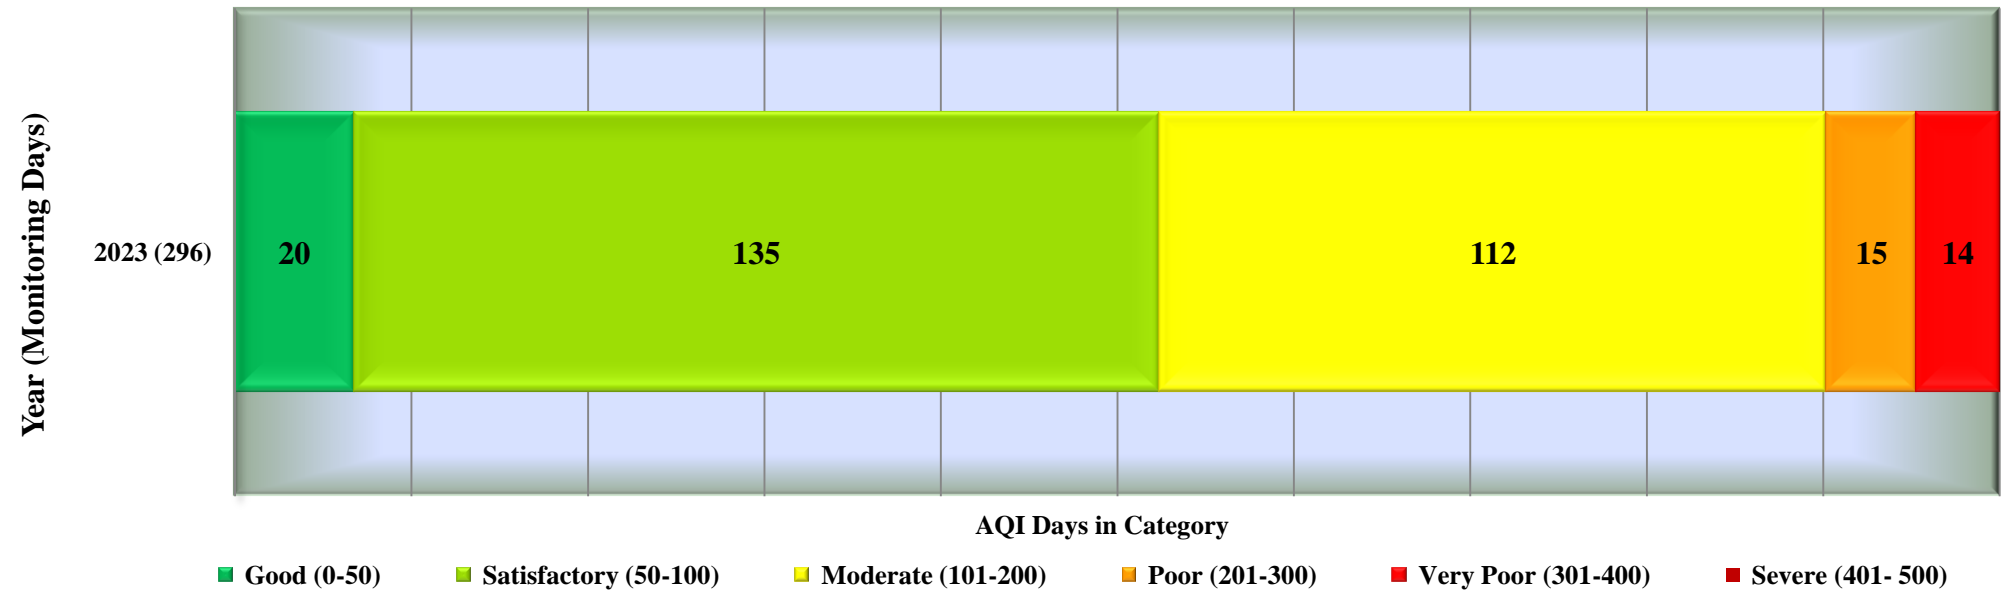

Days in various AQI categories of Indore, Airport Area (Year - 2023)

Days in various AQI categories of Bhopal, Collectorate Office (Year - 2023)