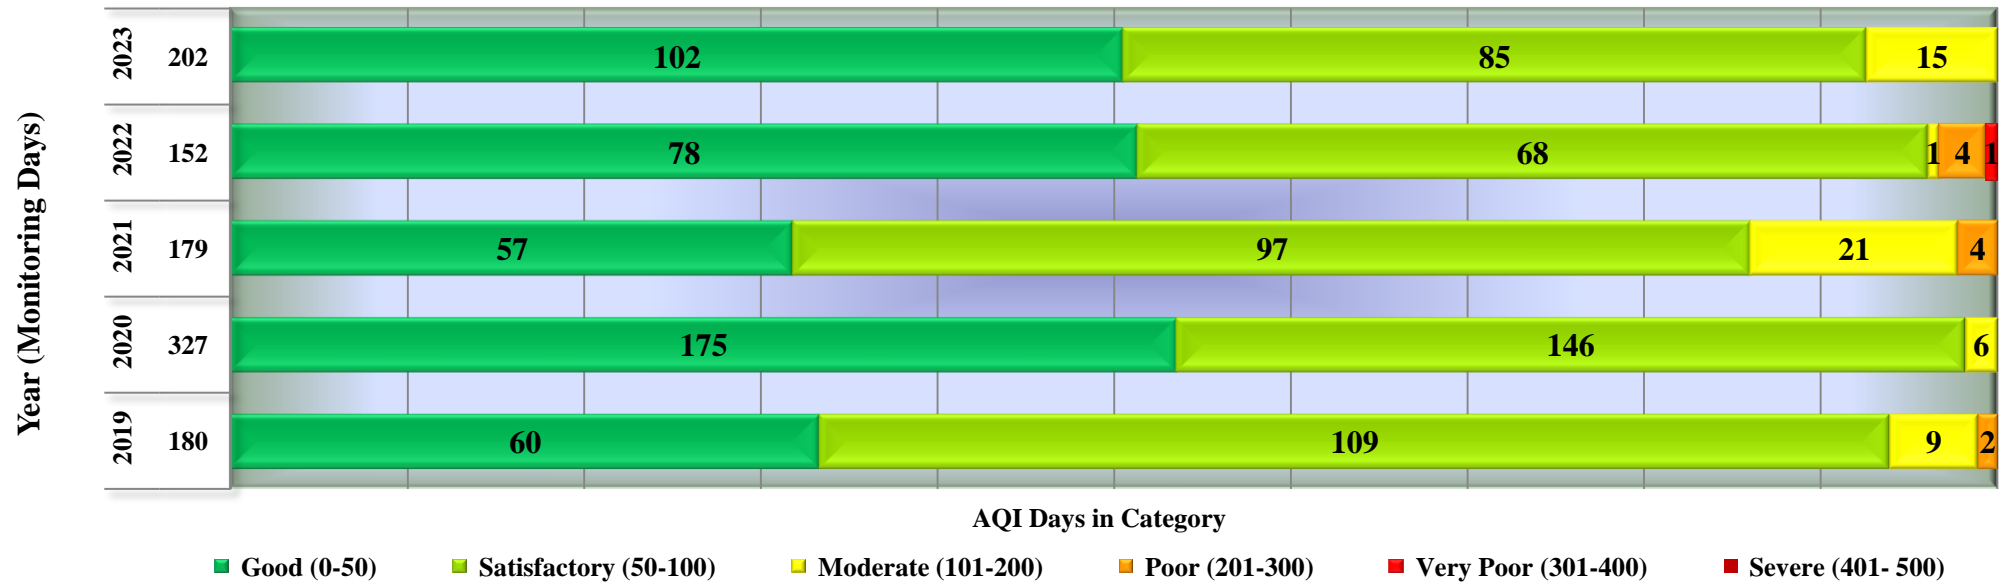

Days in various AQI categories of Maihar , Sharda Temple (Year 2019 - 2023)