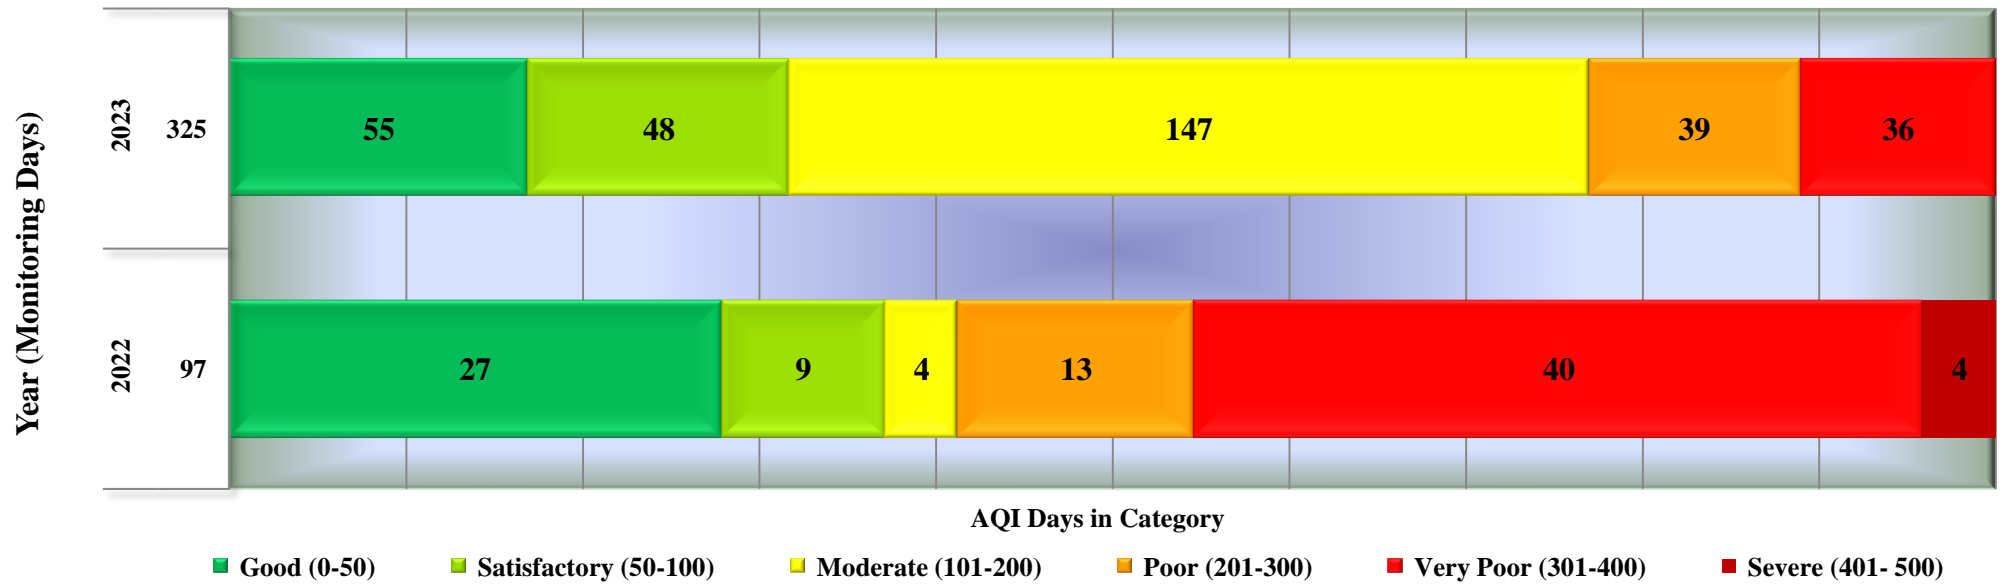

Days in various AQI categories of Singrauli, Trauma Centre Waidhan (Year 2022 - 2023)