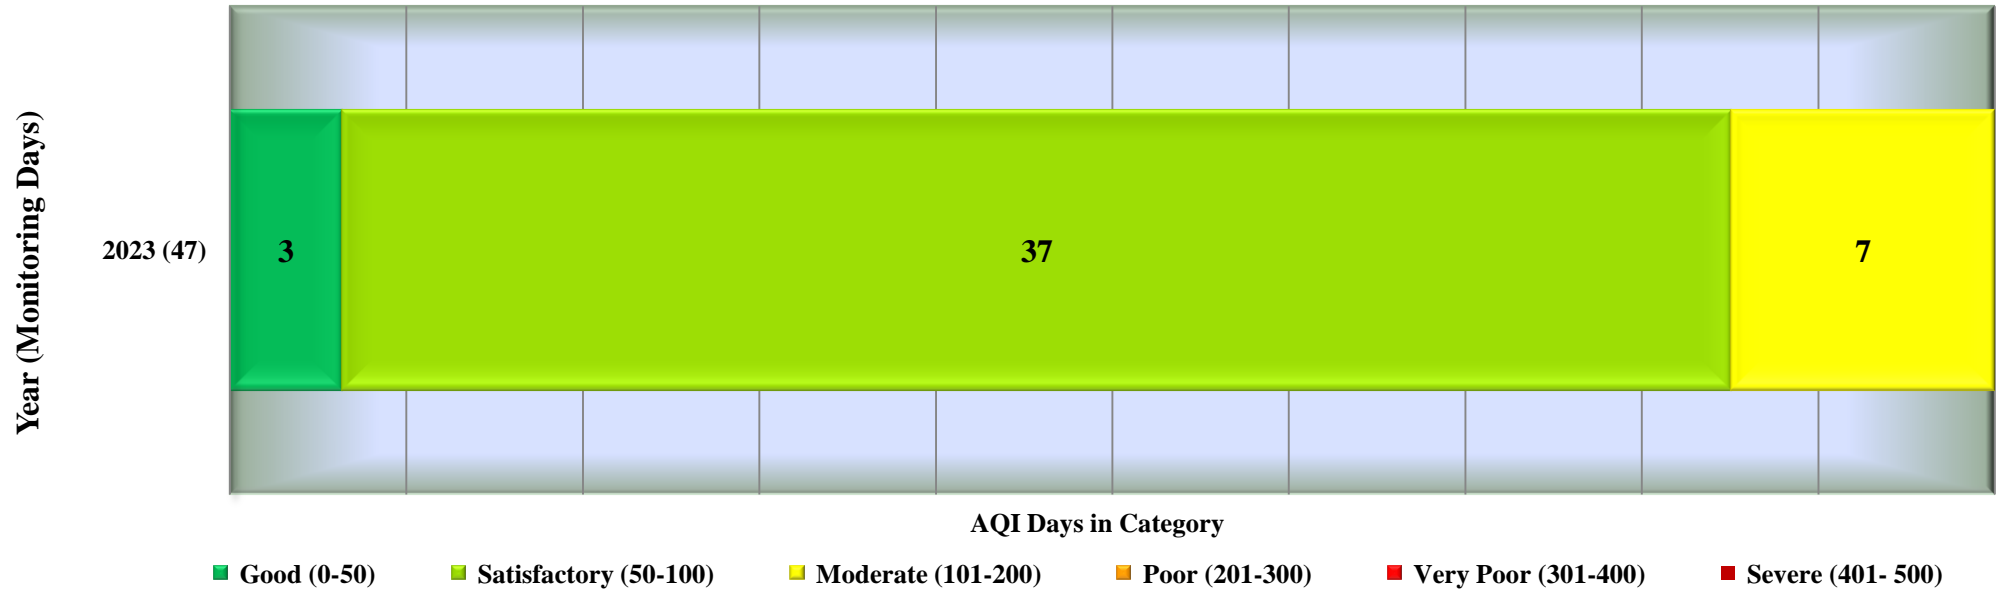

Days in various AQI categories of Indore, Regional Park (Year - 2023)