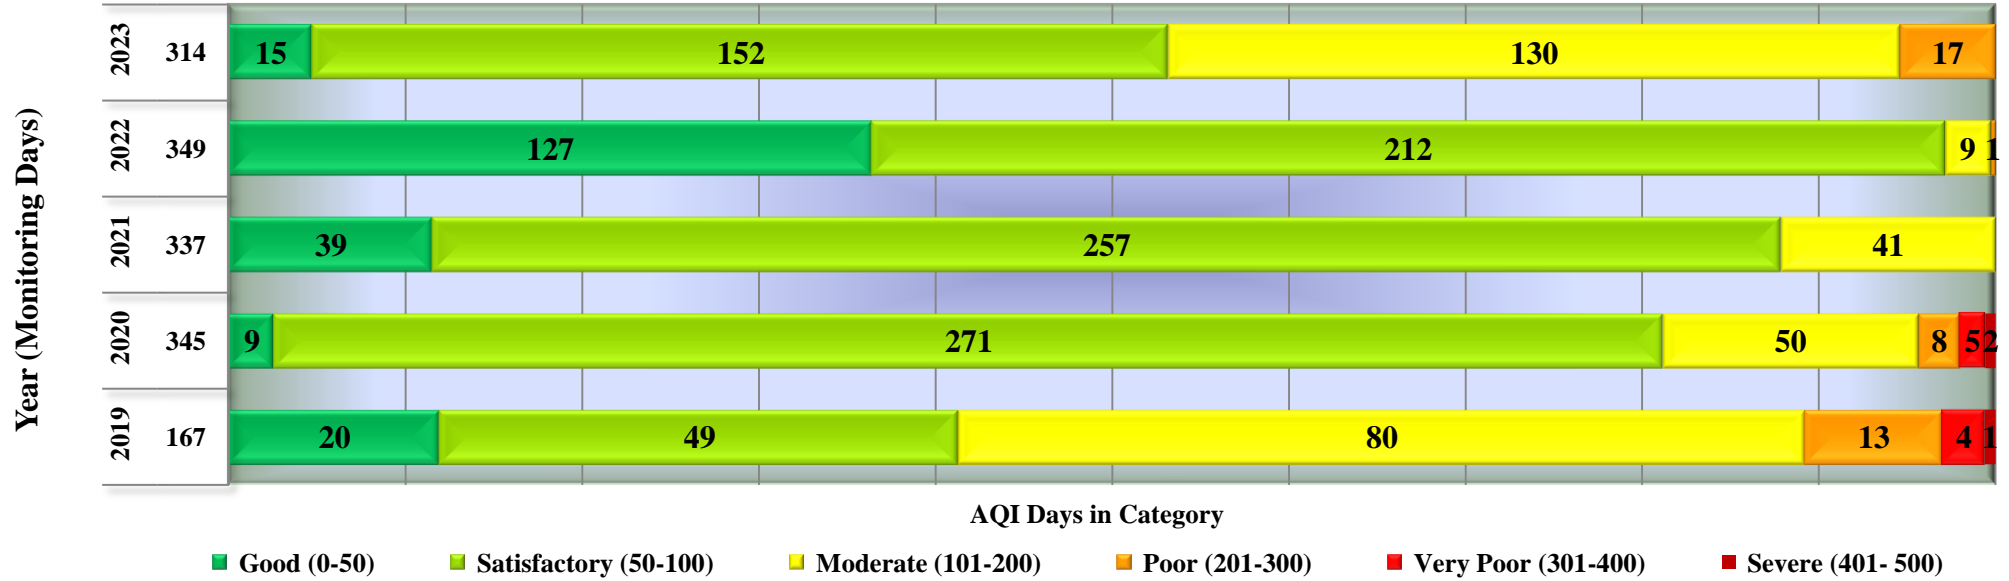

Days in various AQI categories of Satna, Bandhavgar Colony (Year 2019 - 2023)