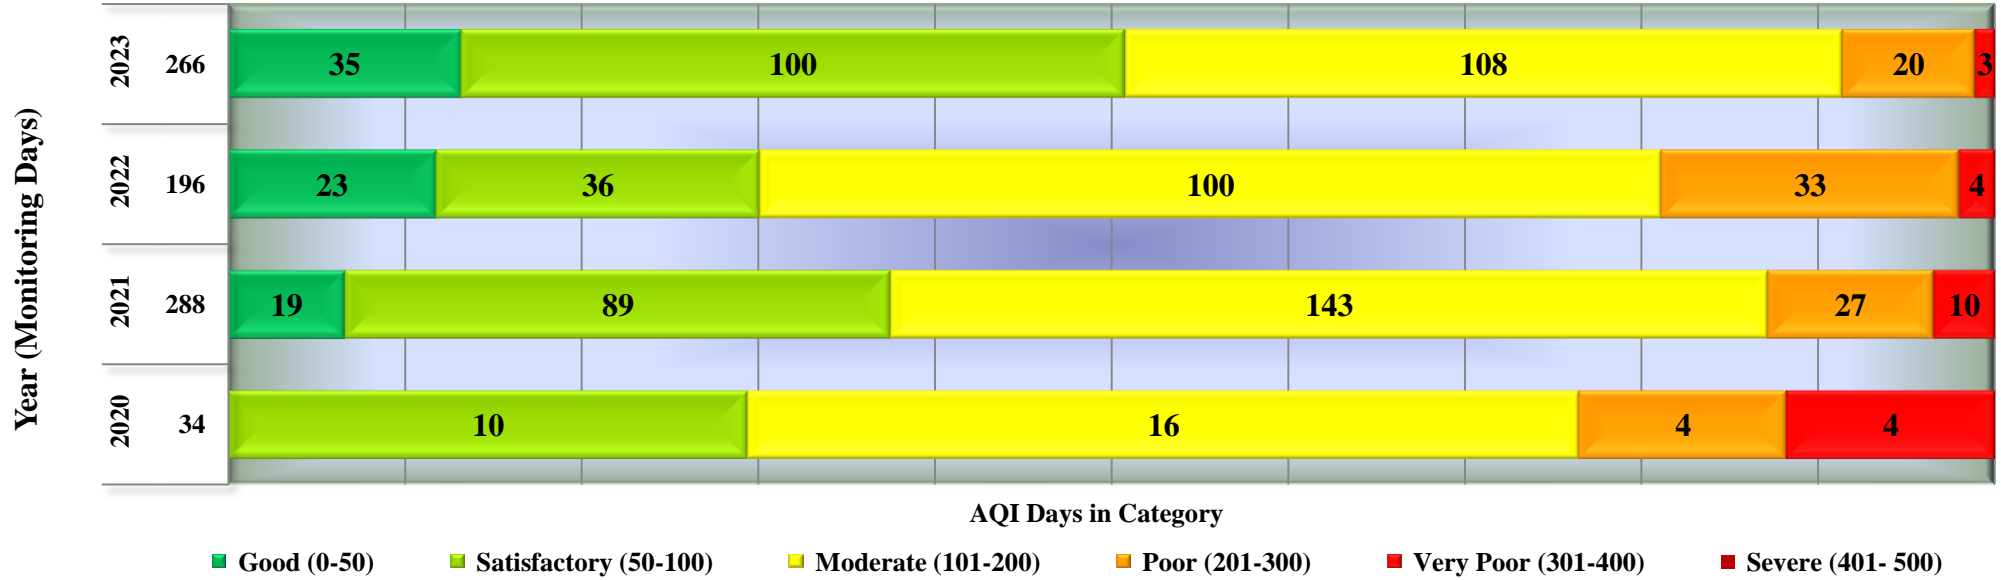

Days in various AQI categories of Katni, Regional Office (Year 2020 - 2023)