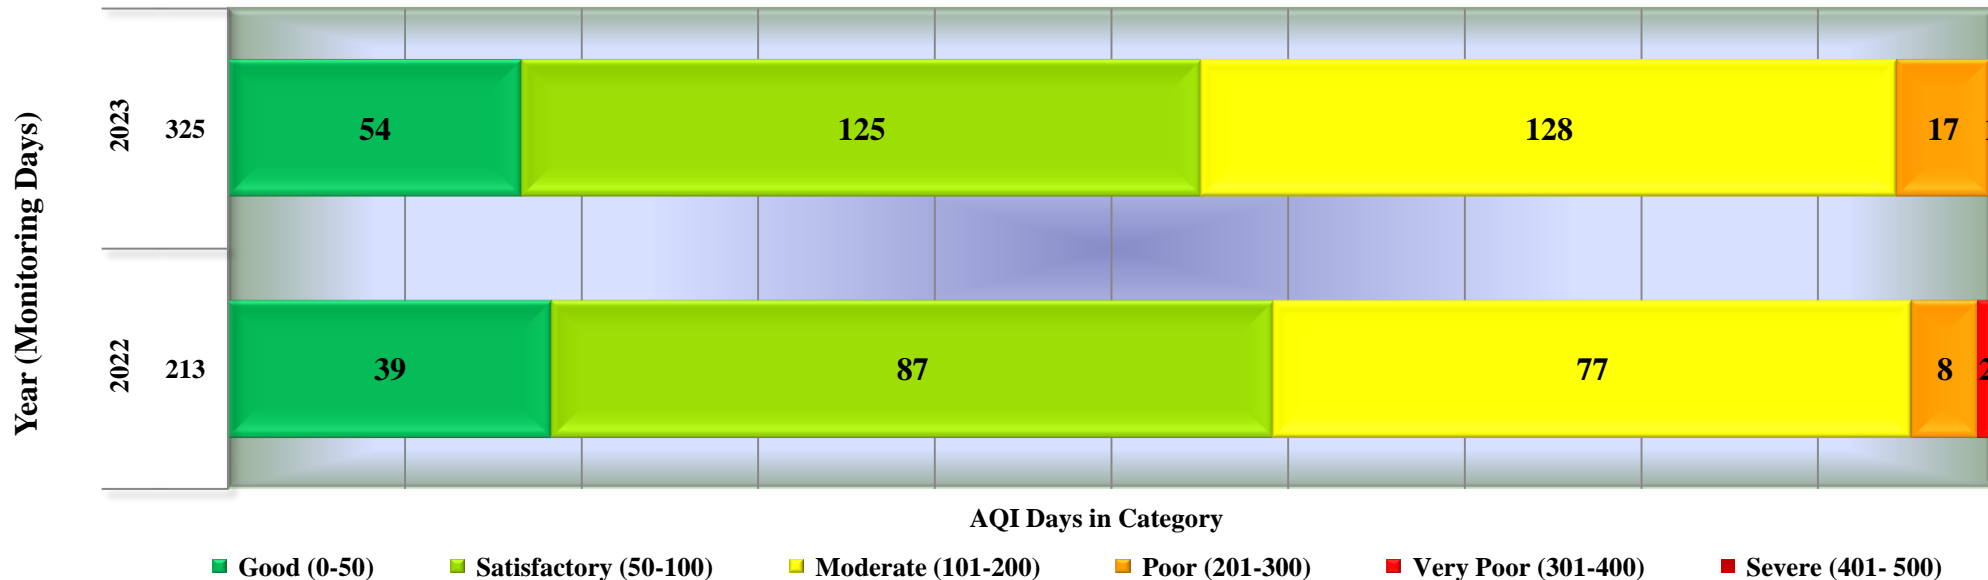

Days in various AQI categories of Dewas, Govt. MG Hospital (Year 2022 - 2023)