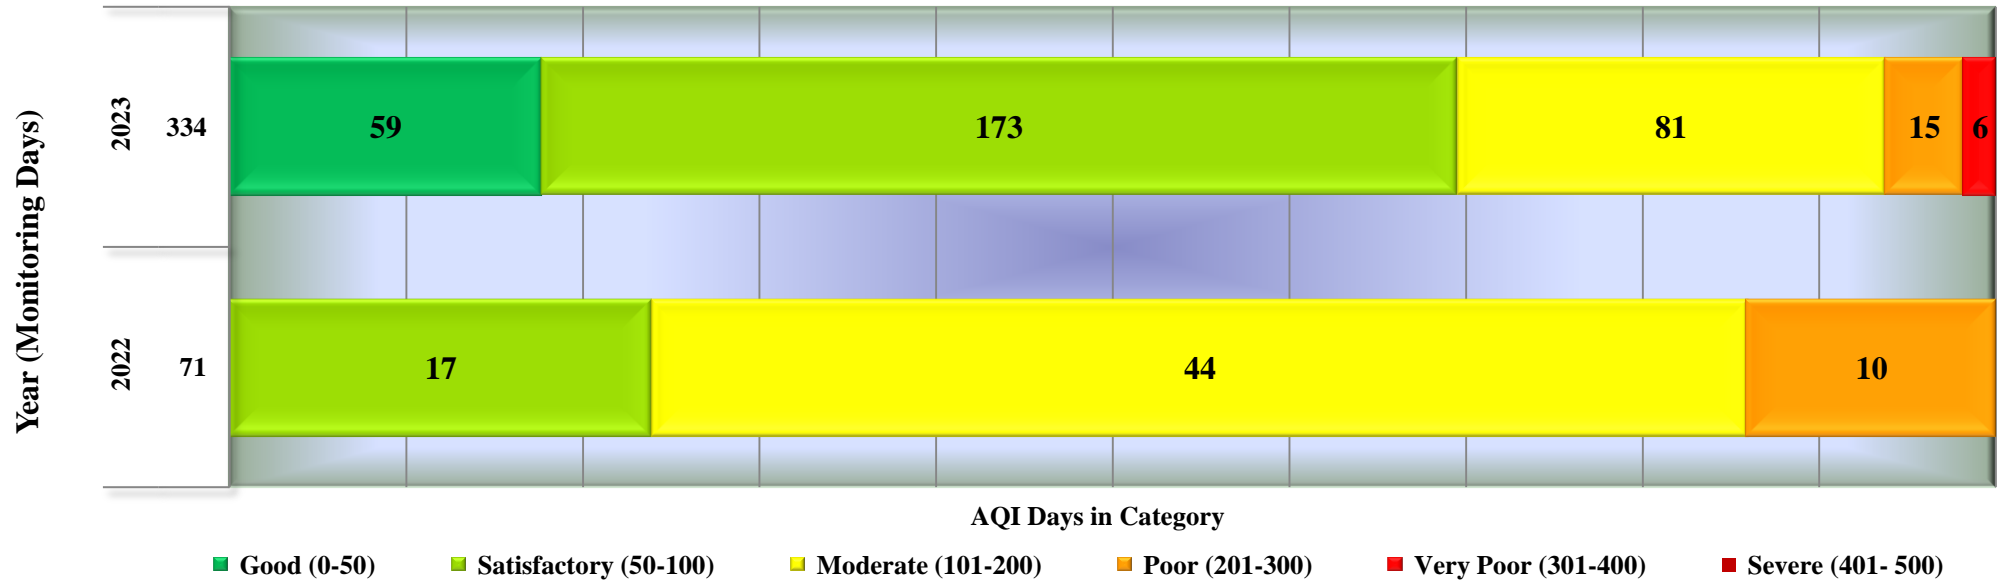

Days in various AQI categories of Sagar, Collectorate Office (Year 2022 - 2023)