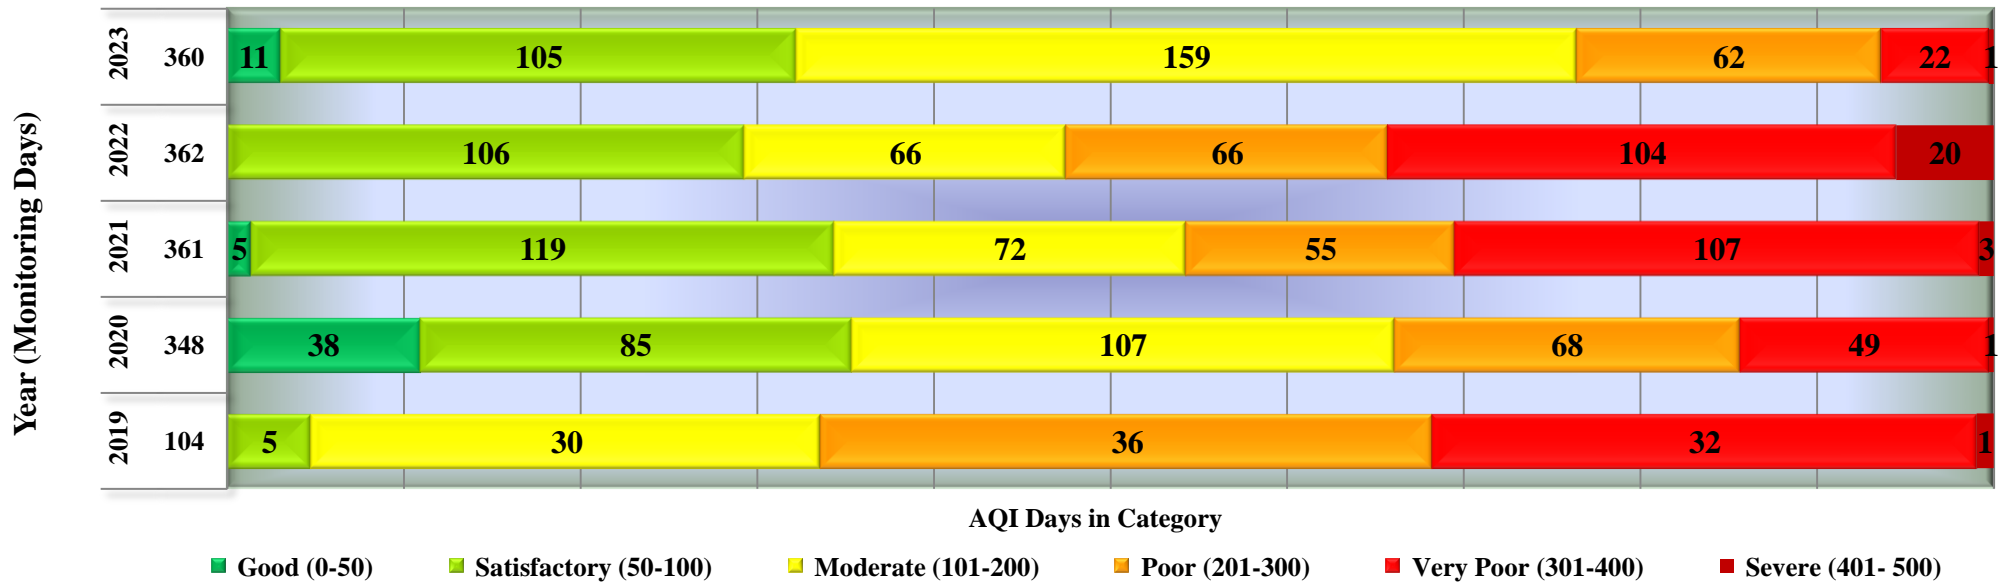

### Days in various AQI categories of Dewas, Bhopal Chauraha (Year 2019 - 2023)

### Days in various AQI categories of Singrauli, Surya Kiran Bhawan (Year 2019 - 2023)