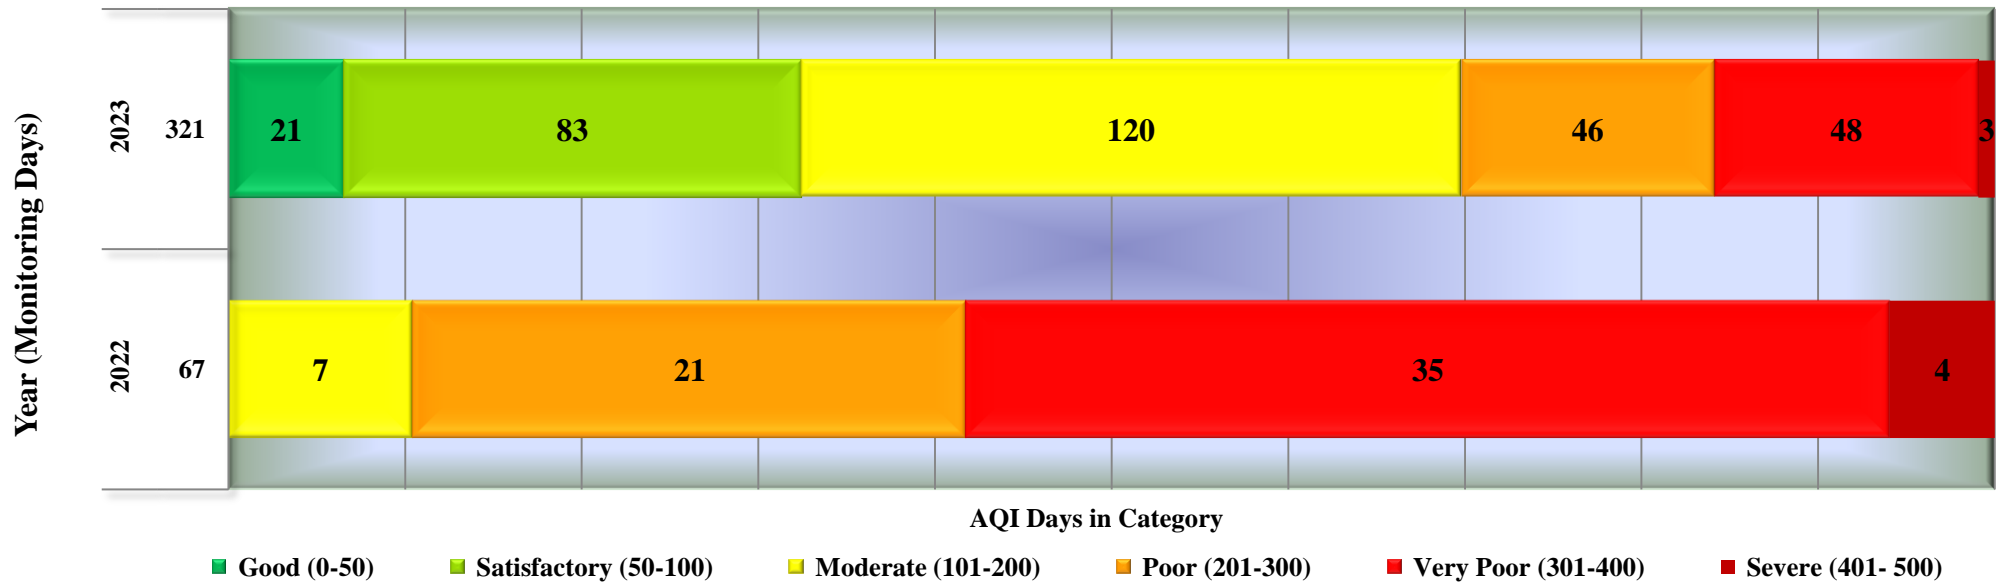

Days in various AQI categories of Gwalior, Maharaj bada (Year 2022 - 2023)