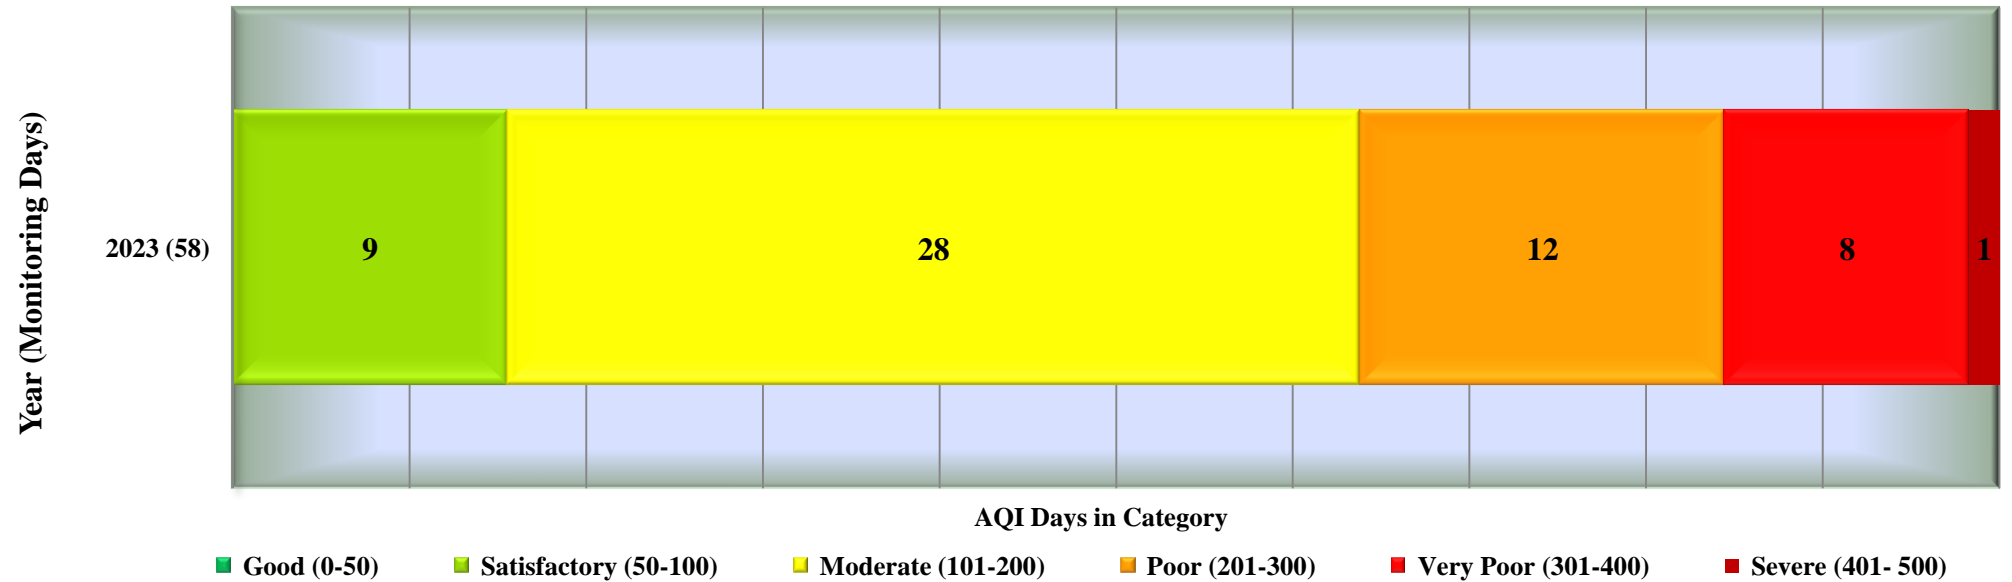

Days in various AQI categories of Indore, Maguda Nagar (Year - 2023)