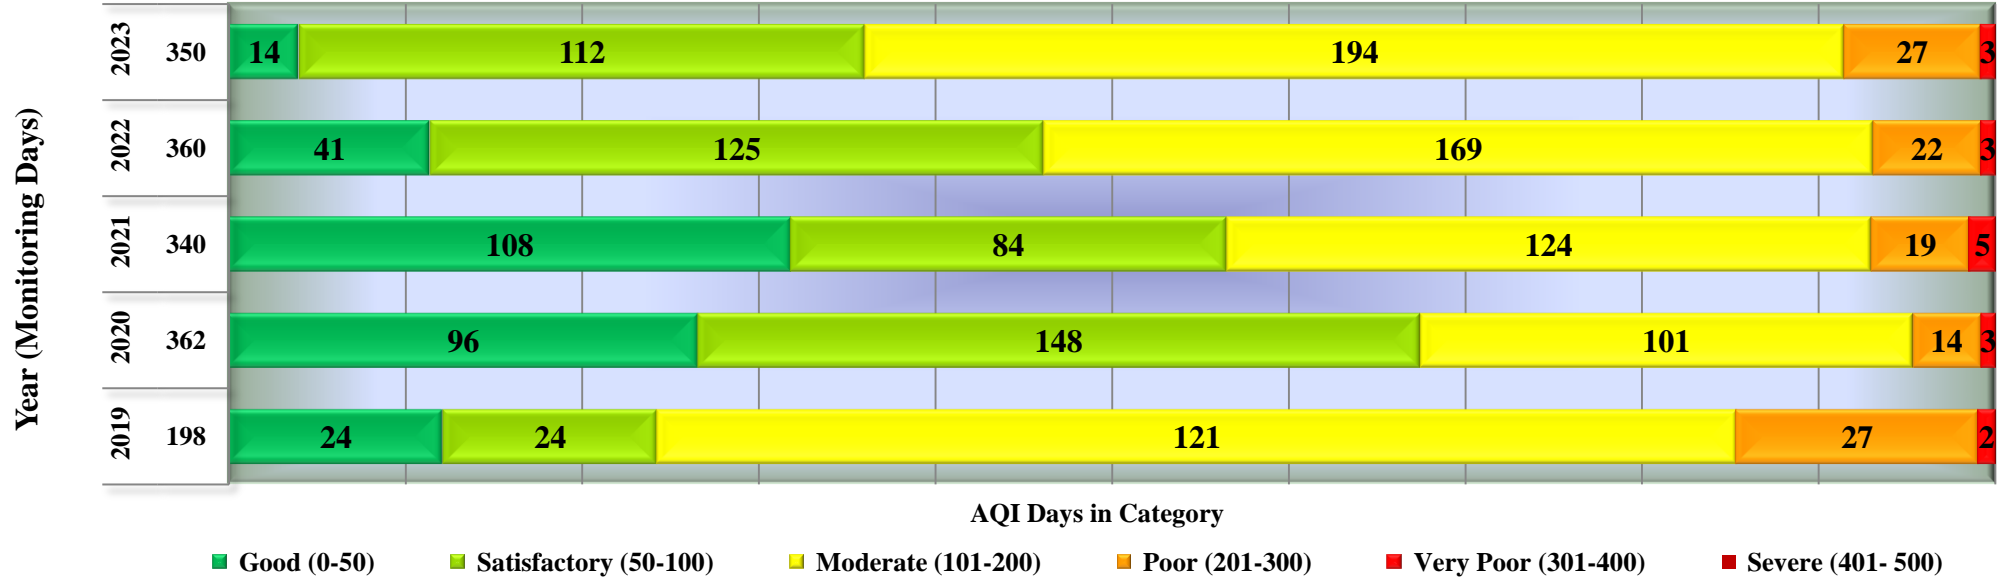

Days in various AQI categories of Mandideep, Industrial Area (Year 2019 - 2023)